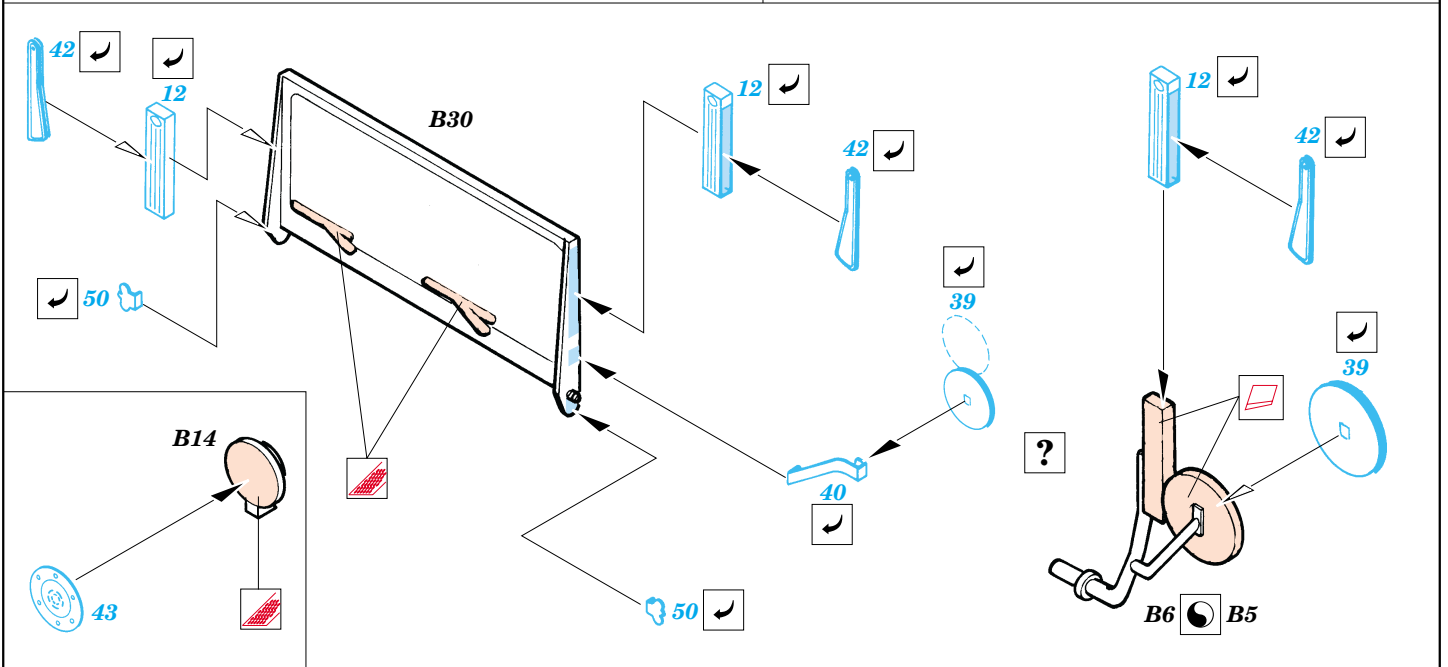

ORIGINAL KIT PARTS
PŮVODNÍ DÍLY STAVEBNICE

PHOTO-ETCHED PARTS
LEPTANÉ DÍLY

PARTS TO BE REMOVED
DÍLY K ODSTRANĚNÍ

Paint parts 1,2 in wood color

4 pcs

Late war type instrument panel

not included in kit

B30+Windshield

B30+Windshield

B30+Windshield

Mirror 39

not included in kit

see references

References : WWP no.8-VW Kübelwagen in detail
Militaria no.76-Kübelwagen,Schwimmwagen

A19, A20, A1

?