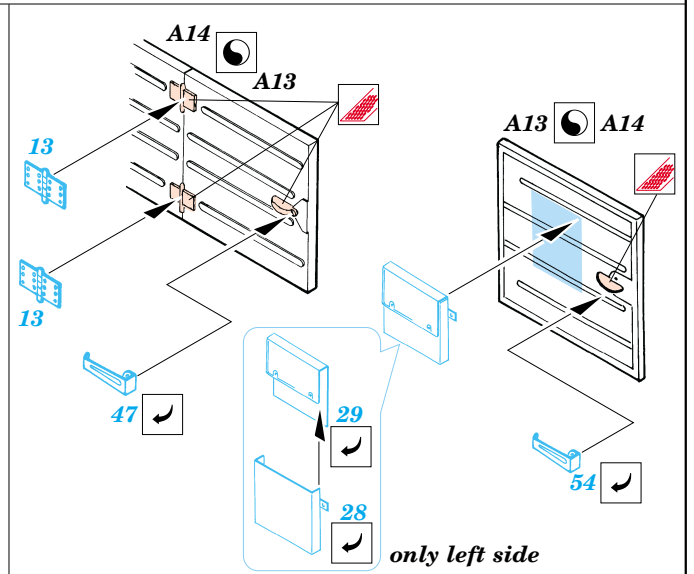

ORIGINAL KIT PARTS
PŮVODNÍ DÍLY STAVEBNICE

PHOTO-ETCHED PARTS
LEPTANÉ DÍLY

PARTS TO BE REMOVED
DÍLY K ODSTRANĚNÍ

Paint parts 1,2 in wood color

4 pcs

Late war type instrument panel

not included in kit

B30+Windshield

B30+Windshield

B30+Windshield

Mirror 39

not included in kit

see references

References : WWP no.8-VW Kübelwagen in detail
Militaria no.76-Kübelwagen,Schwimmwagen

A19, A20, A1

?