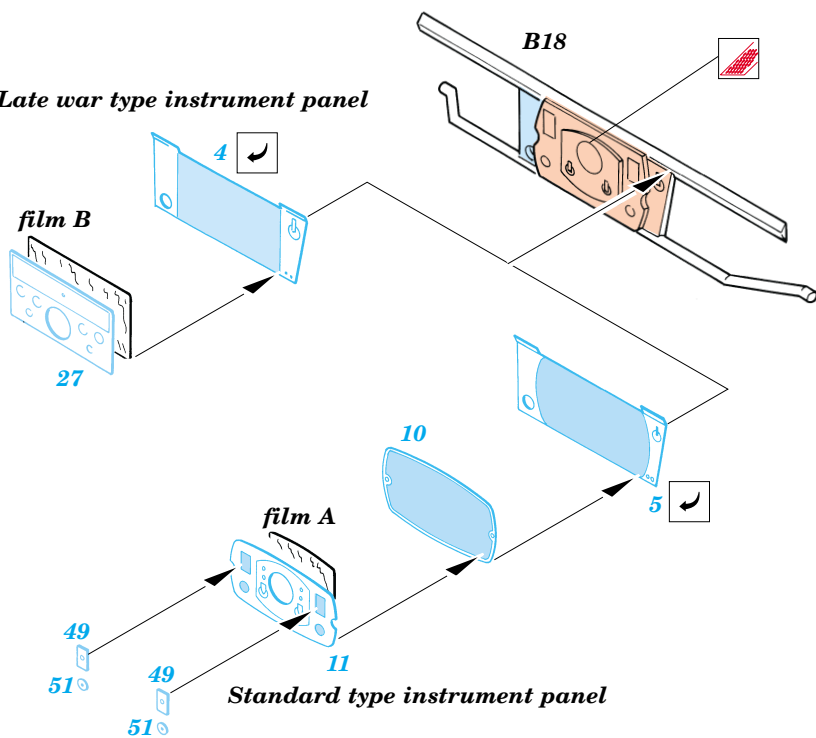

ORIGINAL KIT PARTS
PŮVODNÍ DÍLY STAVEBNICE

PHOTO-ETCHED PARTS
LEPTANÉ DÍLY

PARTS TO BE REMOVED
DÍLY K ODSTRANĚNÍ

Paint parts 1,2 in wood color

4 pcs

Late war type instrument panel

not included in kit

B30+Windshield

B30+Windshield

B30+Windshield

Mirror 39

not included in kit

see references

References : WWP no.8-VW Kübelwagen in detail
Militaria no.76-Kübelwagen,Schwimmwagen

A19, A20, A1

?