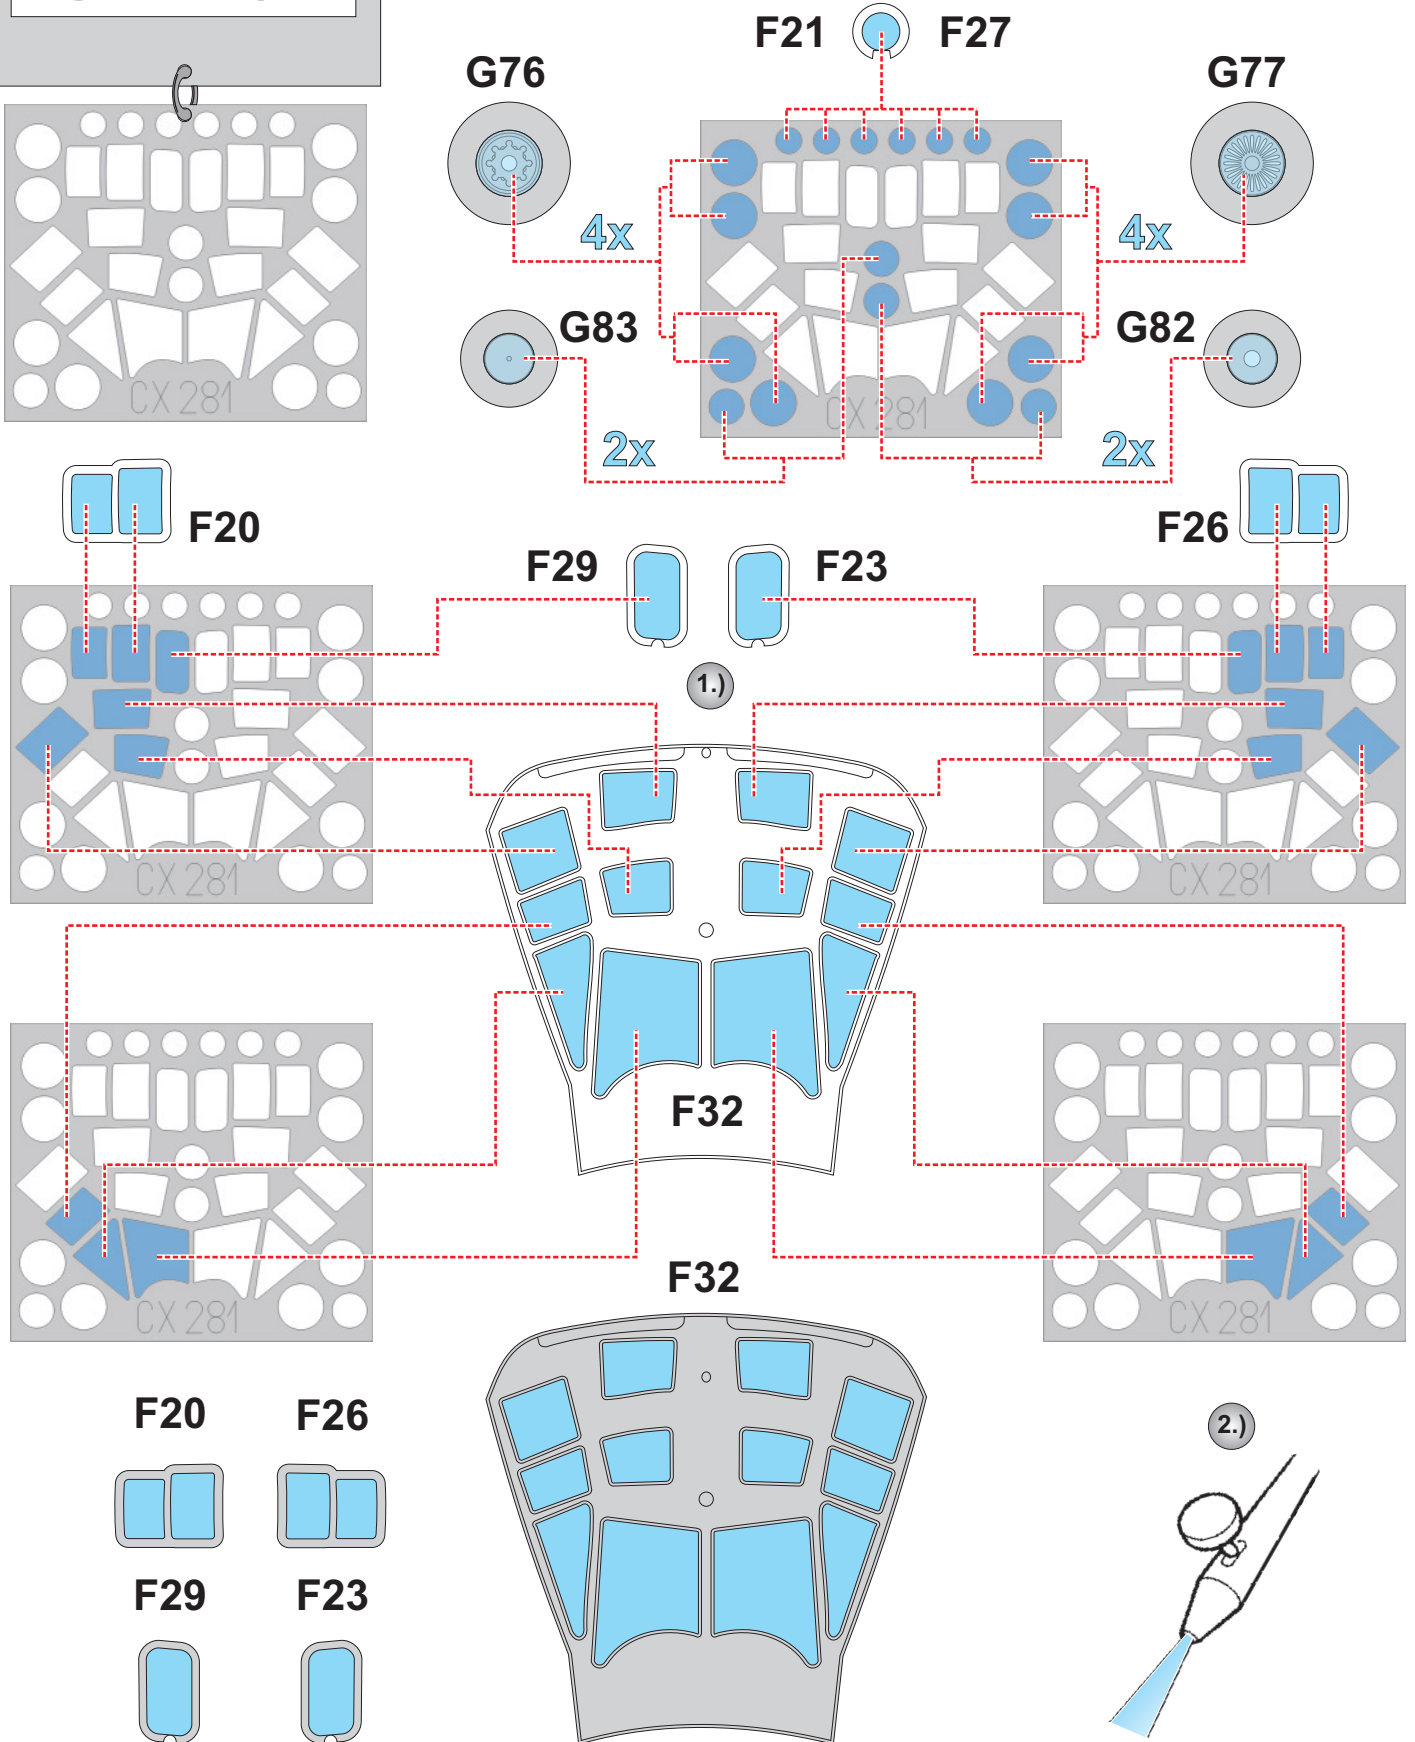

eduard
MASK

CX 281

C-27J Spartan 1/72

The die-cut mask for accurate canopy frame painting of the
Italeri scale 1/72 KIT

- F20** **F26**
-  
- F29** **F23**
- 