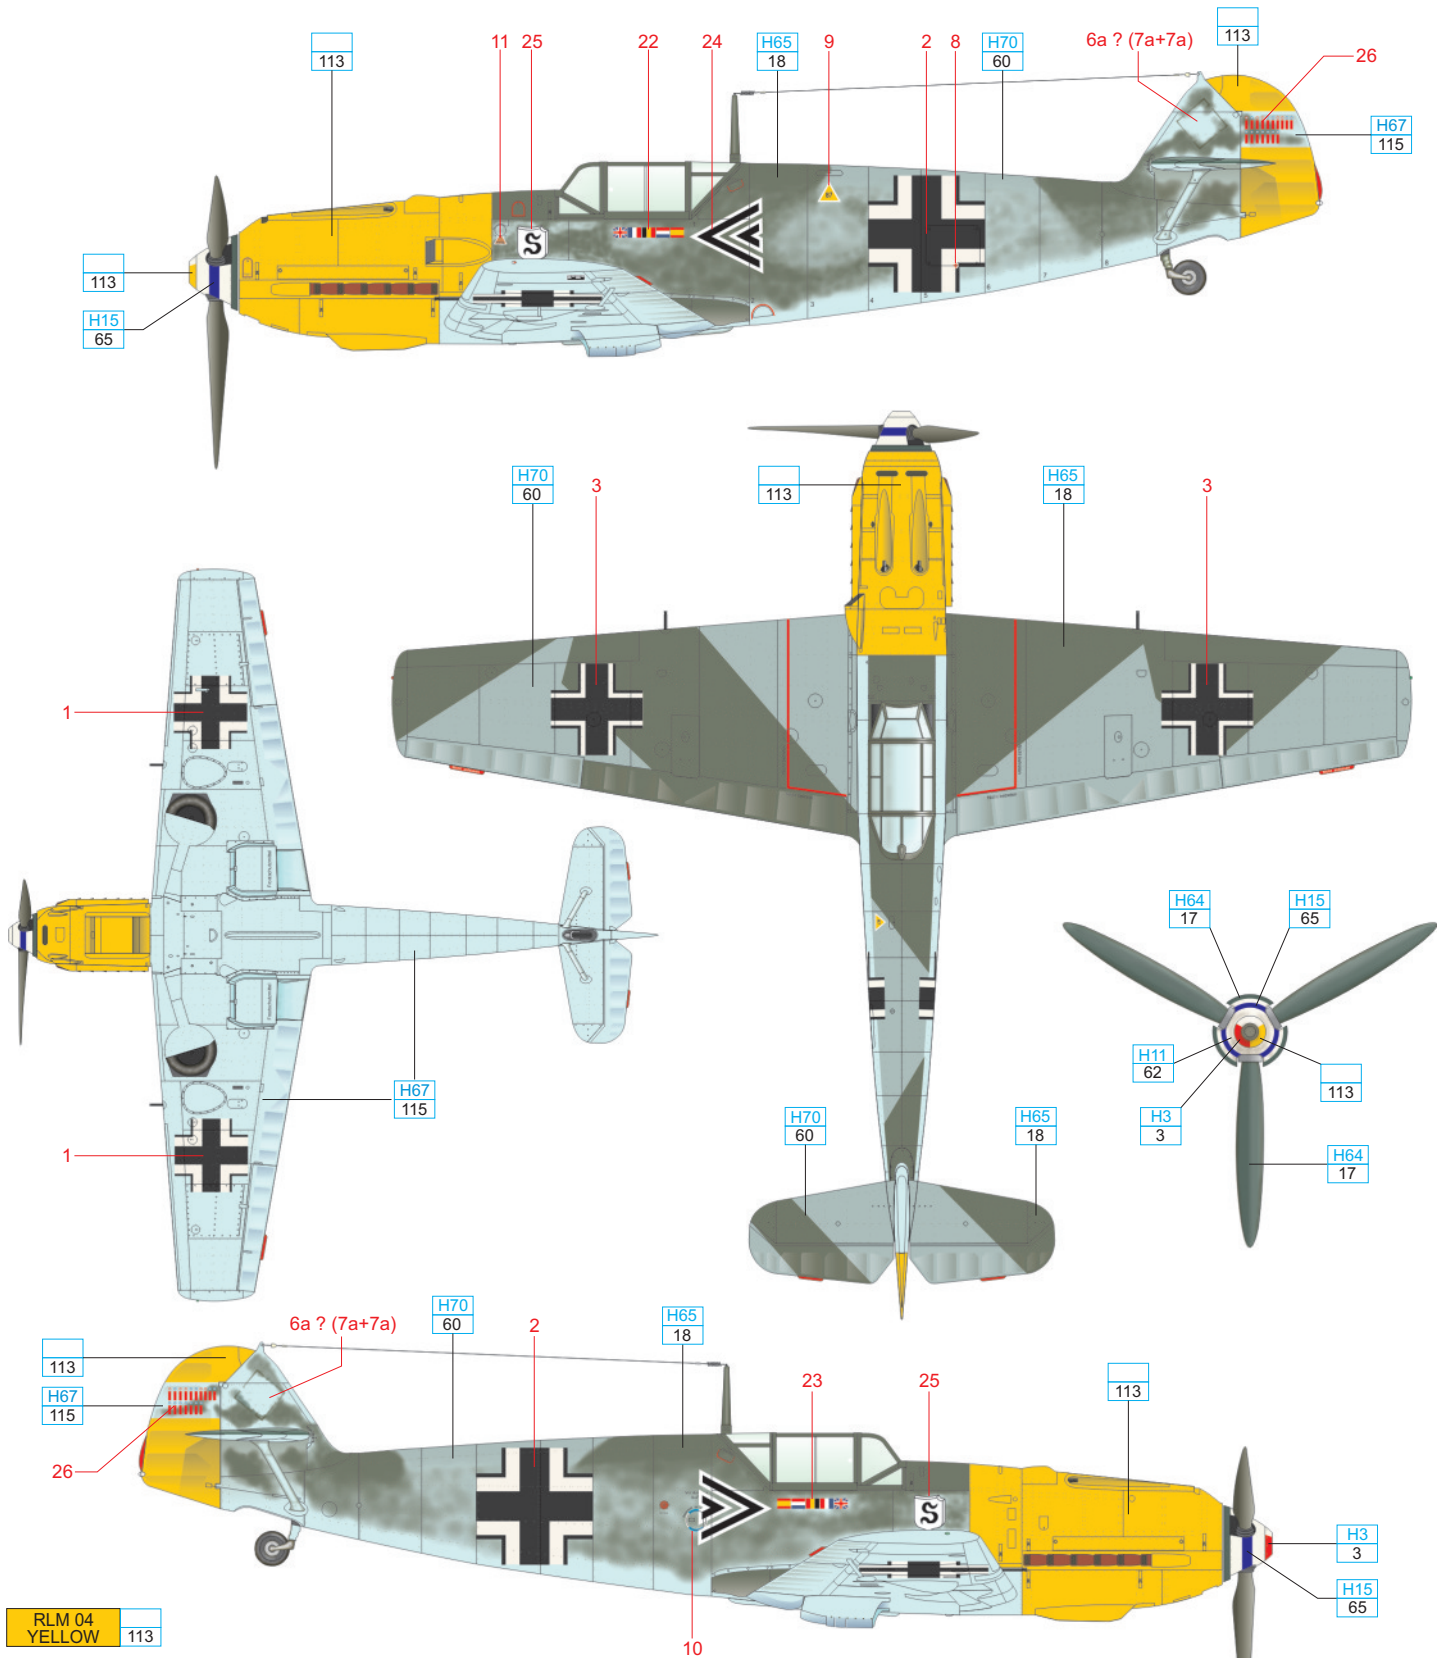

Bf 109E-4 Pingel

RLM 04
YELLOW 113

WHITE H11 62   RED H3 3   BLUE H15 65

RLM 65 H67 115   RLM 02 H70 60   RLM 71 H65 18   RLM 70 H64 17