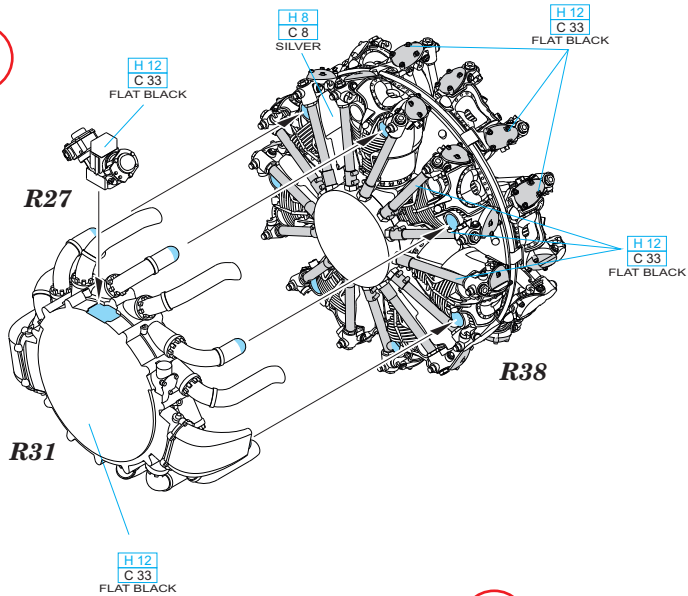

435 21 Obrnice 170
Czech Republic

www.eduard.com

39,95

648 461 Fw 190A-8 engine

for Eduard kit - pro stavebnici Eduard

1/48

eduard

~~BEST BRASS~~ RESIN AROUND!

1

2

3

4

6

7

5

8

9

10

11

plastic part

OUTSIDE
plastic parts

2

INSIDE
plastic parts

l - 0,6mm