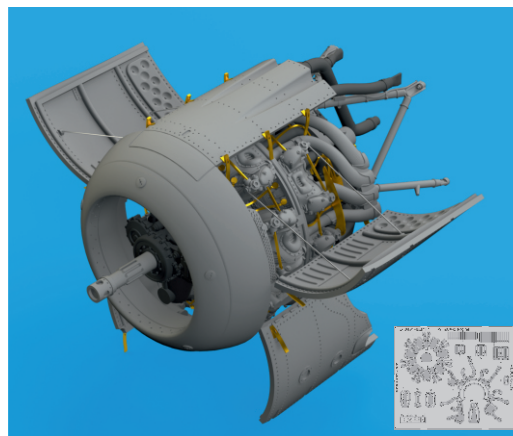

435 21 Obrnice 170
Czech Republic

www.eduard.com

39,95

648 461 Fw 190A-8 engine

for Eduard kit - pro stavebnici Eduard

1/48

eduard

~~BEST BRASS~~ RESIN AROUND!

1

2

3

4

6

7

5

8

9

10

11

plastic part

OUTSIDE
plastic parts

2

INSIDE
plastic parts

l - 0,6mm