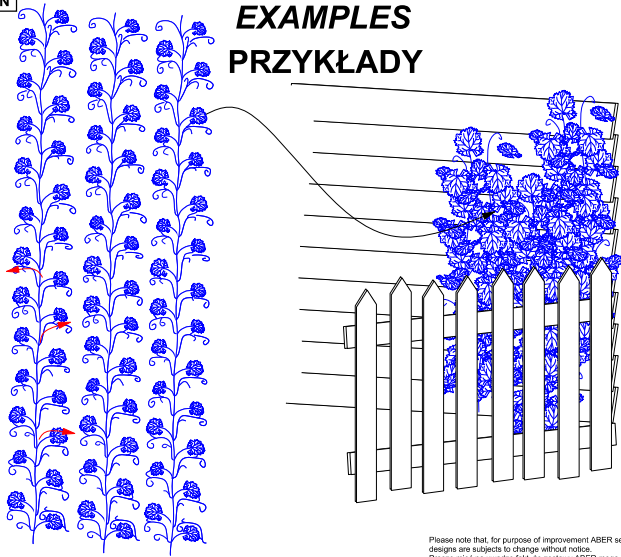

Vine (winorośl)

1/35 scale update diorama accessories

ABER®

35 D- 02

WWW.ABER.NET.PL

Made in Poland © 1996

BEN

EXAMPLES PRZYKŁADY