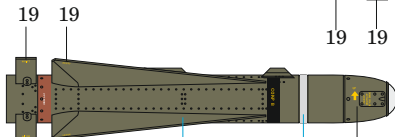

H 52
C 12
OLIVE DRAB

H 18
C 28
STEEL