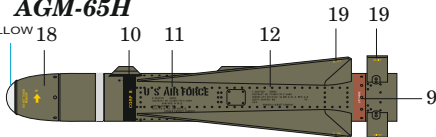

H 52
C 12
OLIVE DRAB

H 18
C 28
STEEL