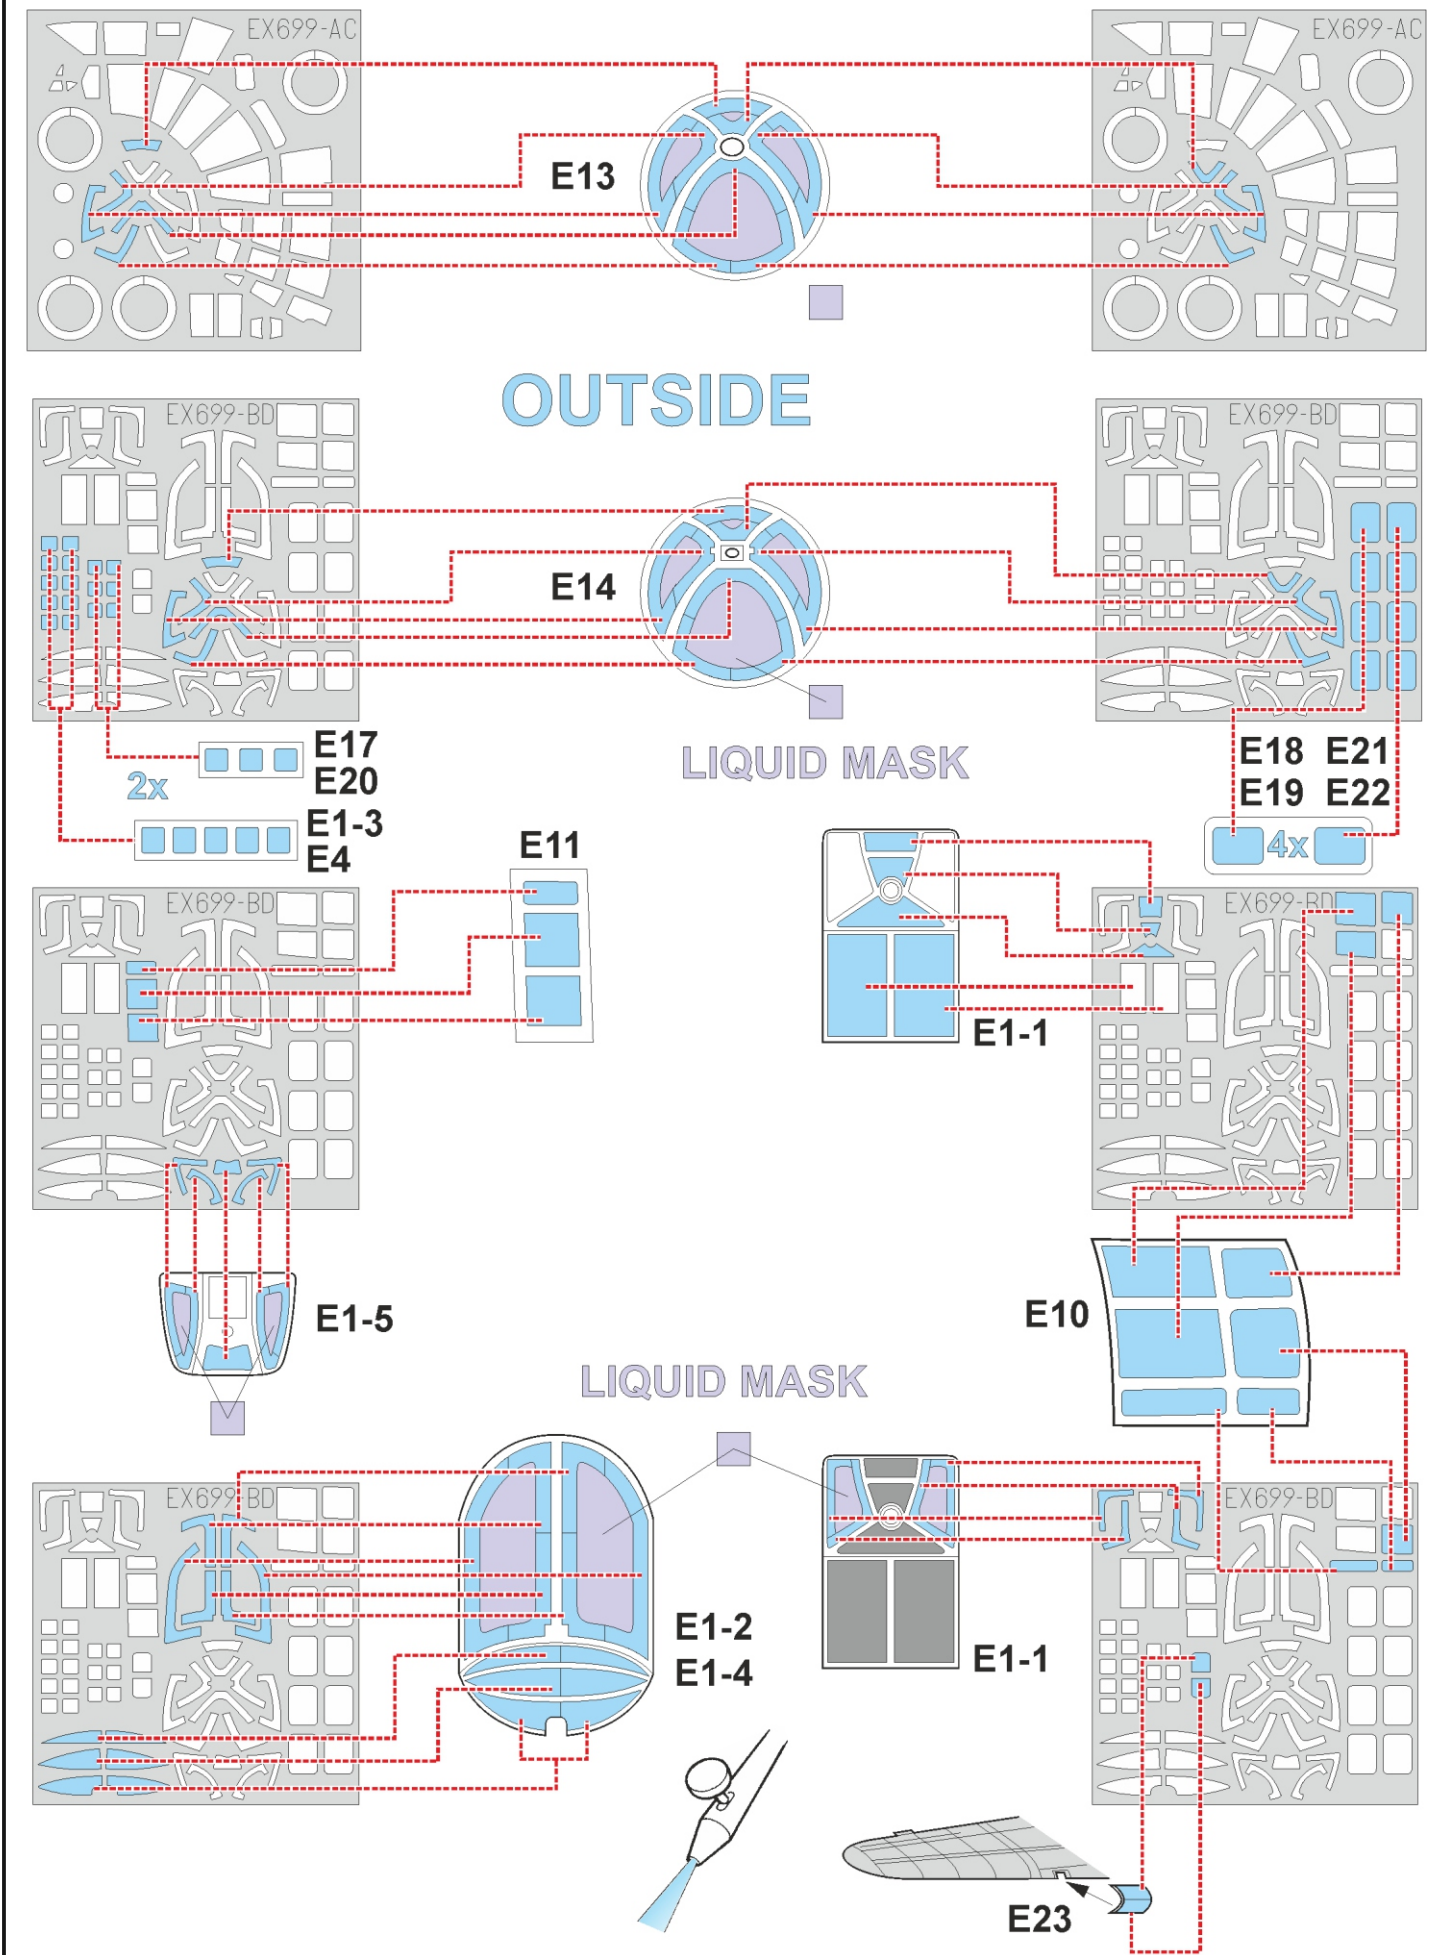

He 111Z TFace

LIQUID MASK ■

INSIDE

INSIDE