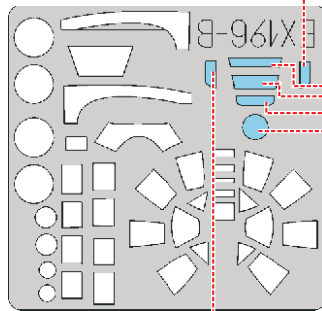

eduard
MASK

EX 196

Anson 1/48

The die-cut mask for accurate canopy frame painting of the
Classic Airframes scale 1/48 KIT

2

10

10

5