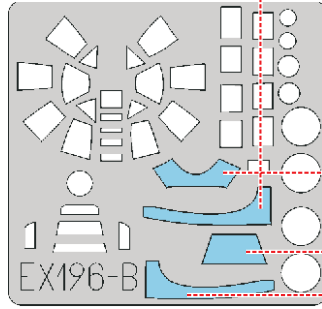

eduard
MASK

EX 196

Anson 1/48

The die-cut mask for accurate canopy frame painting of the
Classic Airframes scale 1/48 KIT

2

10

10

5