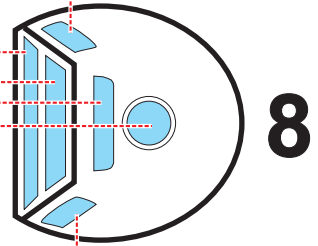

eduard
MASK

EX 196

Anson 1/48

The die-cut mask for accurate canopy frame painting of the
Classic Airframes scale 1/48 KIT

2

10

10

5