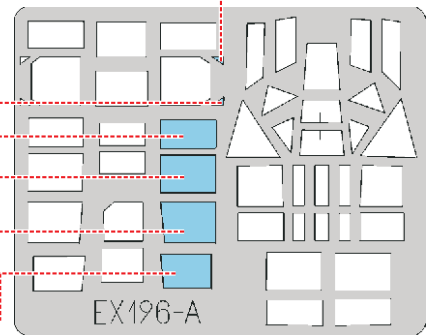

eduard
MASK

EX 196

Anson 1/48

The die-cut mask for accurate canopy frame painting of the
Classic Airframes scale 1/48 KIT

2

10

10

5