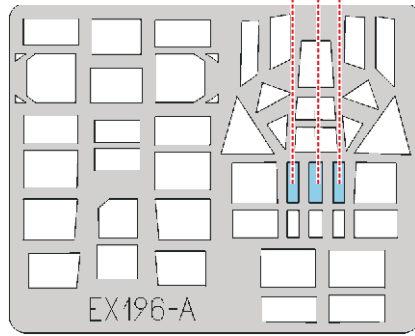

eduard
MASK

EX 196

Anson 1/48

The die-cut mask for accurate canopy frame painting of the
Classic Airframes scale 1/48 KIT

2

10

10

5