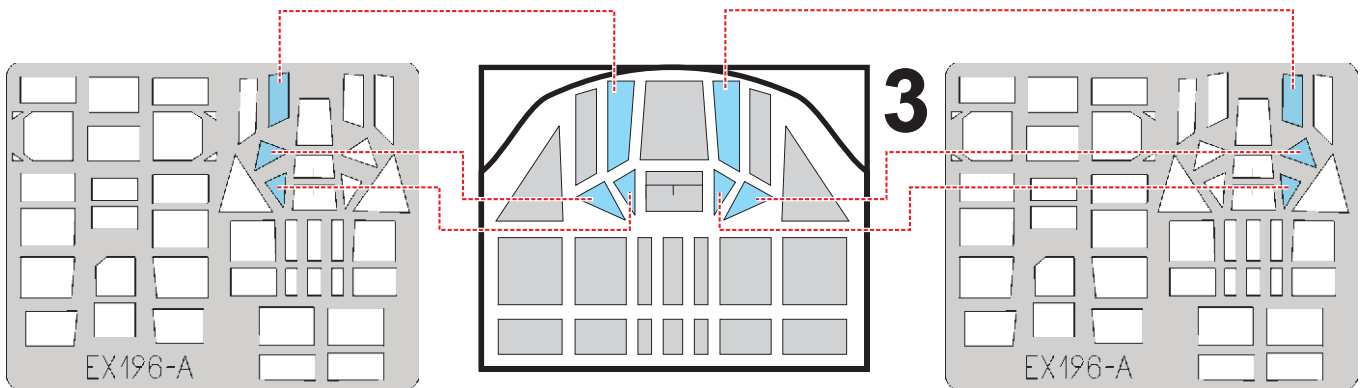

eduard
MASK

EX 196

Anson 1/48

The die-cut mask for accurate canopy frame painting of the
Classic Airframes scale 1/48 KIT

2

10

10

5