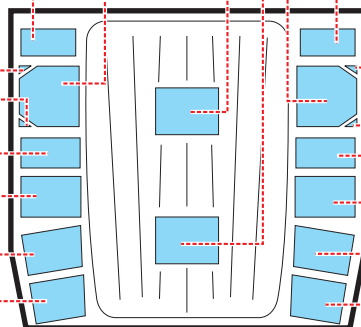

eduard
MASK

EX 196

Anson 1/48

The die-cut mask for accurate canopy frame painting of the
Classic Airframes scale 1/48 KIT

2

10

10

5