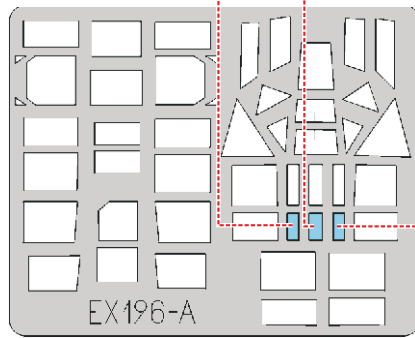

eduard
MASK

EX 196

Anson 1/48

The die-cut mask for accurate canopy frame painting of the
Classic Airframes scale 1/48 KIT

2

10

10

5