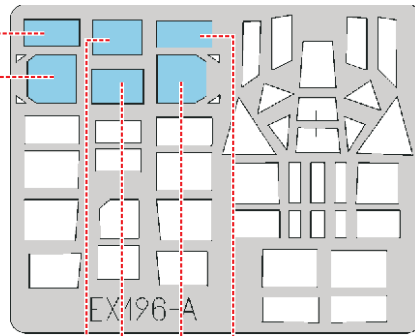

eduard
MASK

EX 196

Anson 1/48

The die-cut mask for accurate canopy frame painting of the
Classic Airframes scale 1/48 KIT

2

10

10

5