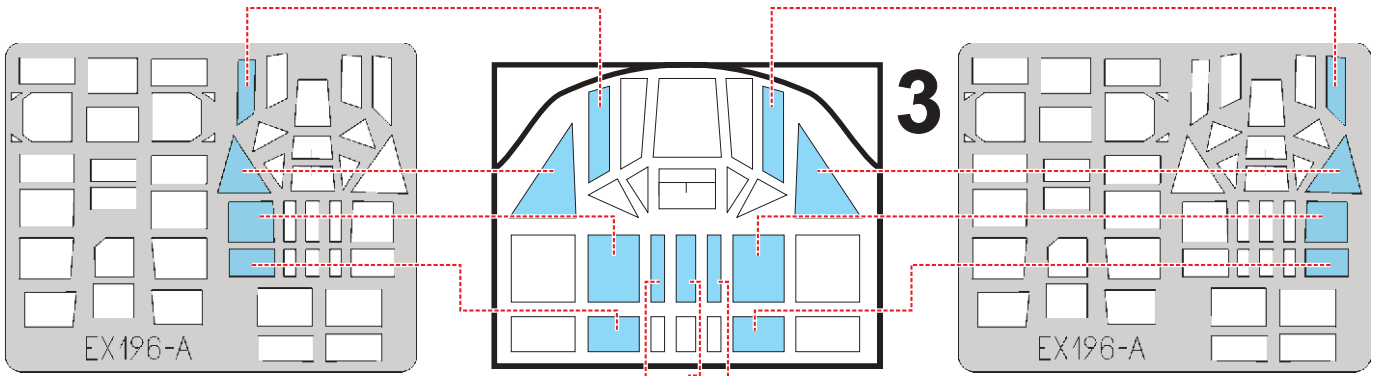

eduard
MASK

EX 196

Anson 1/48

The die-cut mask for accurate canopy frame painting of the
Classic Airframes scale 1/48 KIT

2

10

10

5