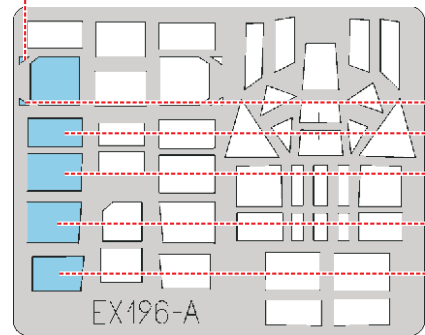

eduard
MASK

EX 196

Anson 1/48

The die-cut mask for accurate canopy frame painting of the
Classic Airframes scale 1/48 KIT

2

10

10

5