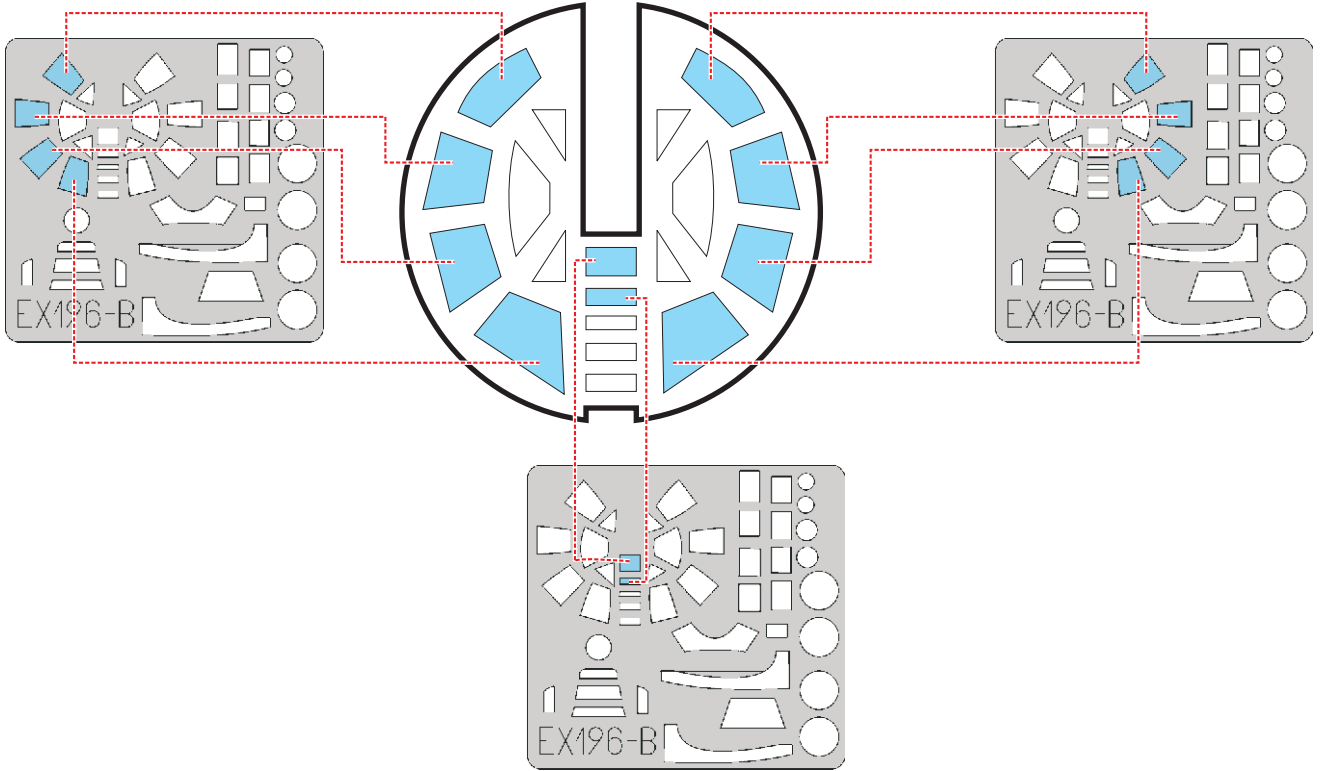

eduard
MASK

EX 196

Anson 1/48

The die-cut mask for accurate canopy frame painting of the
Classic Airframes scale 1/48 KIT

2

10

10

5