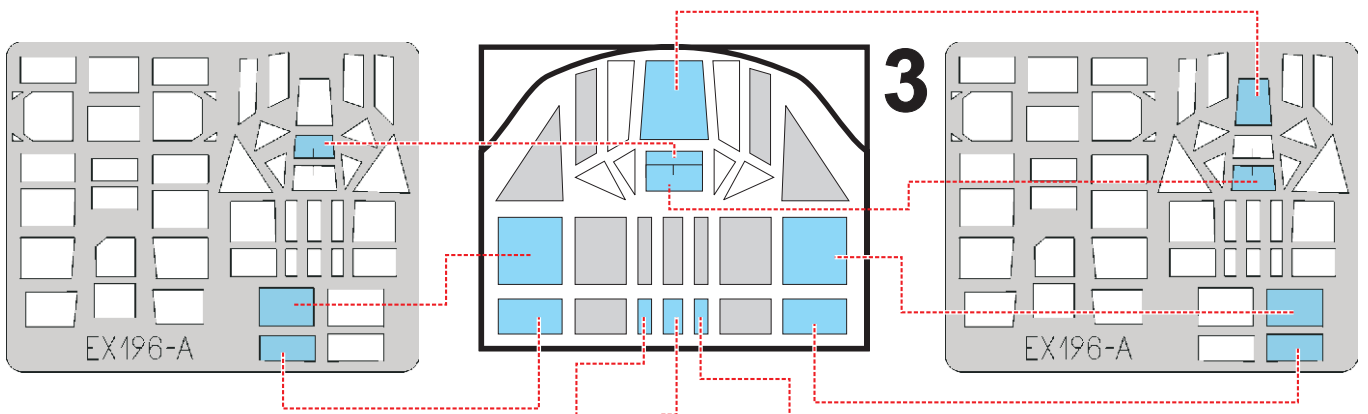

eduard
MASK

EX 196

Anson 1/48

The die-cut mask for accurate canopy frame painting of the
Classic Airframes scale 1/48 KIT

2

10

10

5