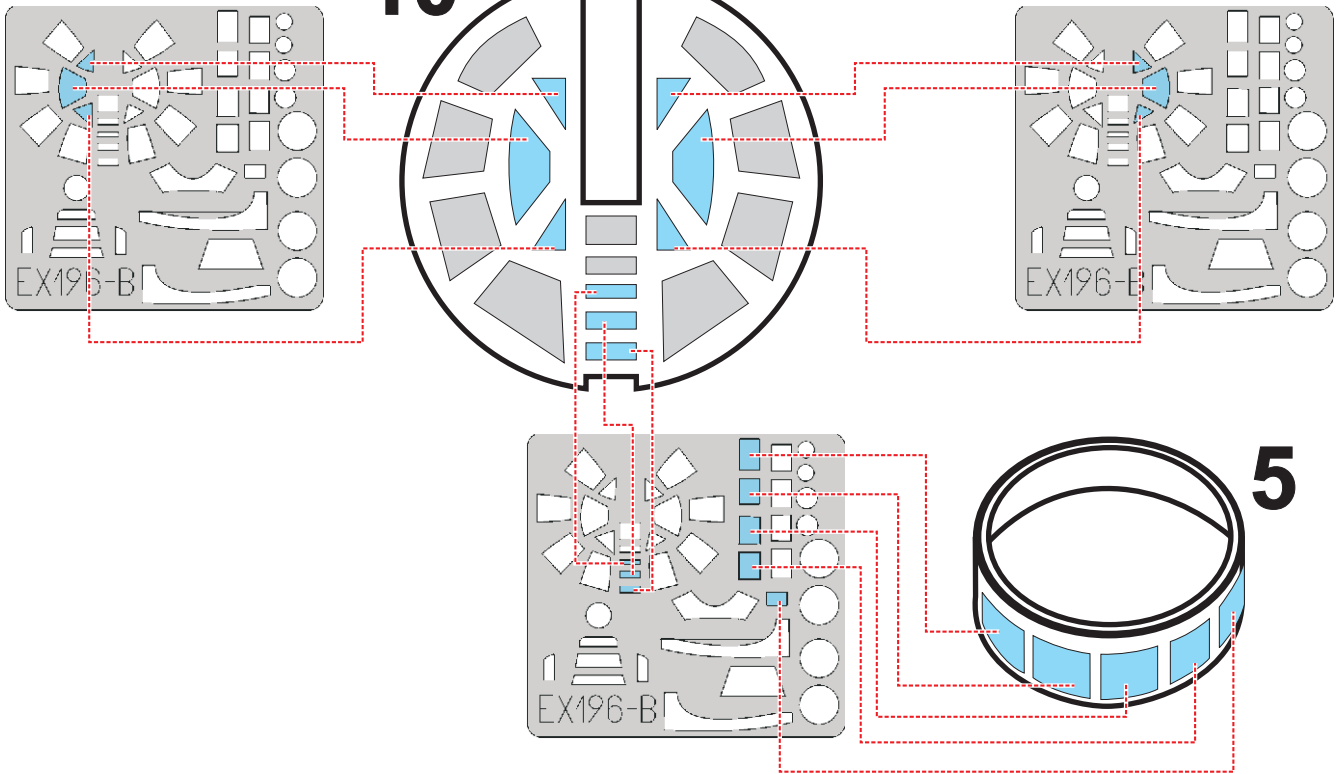

eduard
MASK

EX 196

Anson 1/48

The die-cut mask for accurate canopy frame painting of the
Classic Airframes scale 1/48 KIT

2

10

10

5

5