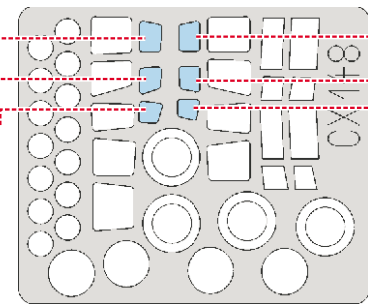

eduard
MASK

CX 148

C-130H/J Hercules 1/72

The die-cut mask for accurate canopy frame painting of the *Italeri* scale 1/72 KIT

E23
14pcs.

8
2pcs.

65
4pcs.

9
2pcs.

1.)

2.)

?

8
2pcs.

9
2pcs.

LIQUID MASK ■

3.)

4.)

5.)

6.)

E86

E86

E86

E86

7.)

INTERIOR COLOR

8.)

CAMOUFLAGE COLOR