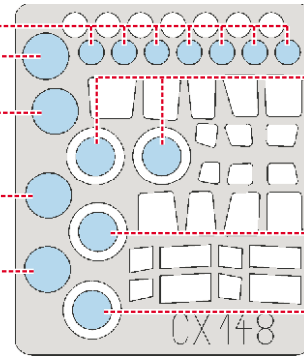

# C-130H/J Hercules 1/72

The die-cut mask for accurate canopy frame painting of the *Italeri* scale 1/72 KIT

E23  
14pcs.

8  
2pcs.

65  
4pcs.

9  
2pcs.

1.)

2.)

?

8  
2pcs.

9  
2pcs.

LIQUID MASK ■

3.)

4.)

5.)

6.)