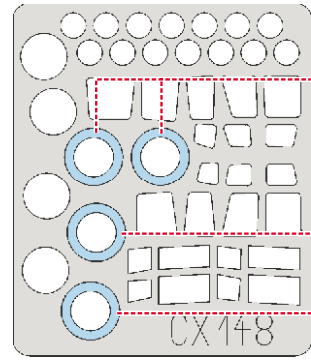

# C-130H/J Hercules 1/72

The die-cut mask for accurate canopy frame painting of the *Italeri* scale 1/72 KIT

E23  
14pcs.

8  
2pcs.

65  
4pcs.

9  
2pcs.

1.)

2.)

?

8  
2pcs.

9  
2pcs.

LIQUID MASK ■

3.)

4.)

5.)

6.)