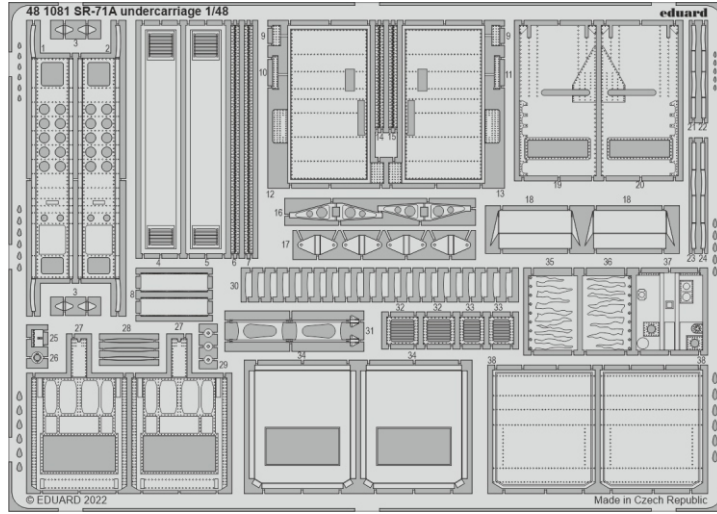

## 2 sets

F124+F123

F121+F122

3 12 pcs

2 12 pcs

**Related products: 48 1081 SR-71A undercarriage 1/48**

**Related products: 48 1083 SR-71A grilles 1/48**