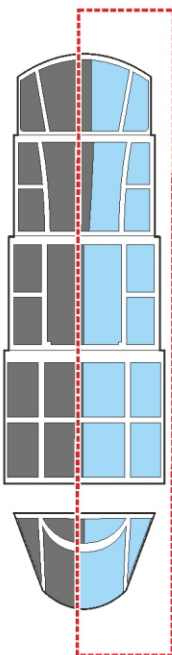

SBD-1 TFace

EX 711

for kit **ACADEMY**

scale **1/48**

OUTSIDE

15

18

110

111

19

114

13

OUTSIDE

11

113

INSIDE

INSIDE