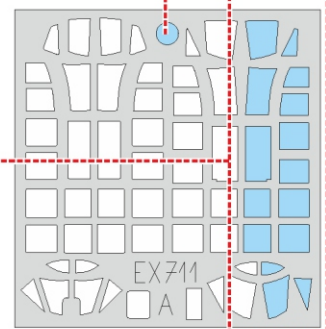

SBD-1 TFace

EX 711

for kit **ACADEMY**

scale **1/48**

OUTSIDE

15

18

110

111

19

114

13

OUTSIDE

11

113

INSIDE

INSIDE