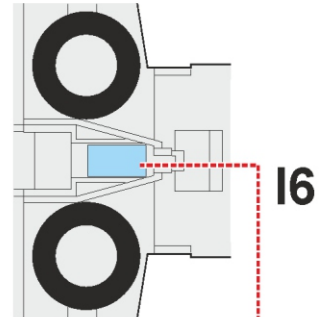

SBD-1 TFace

EX 711

for kit **ACADEMY**

scale **1/48**

OUTSIDE

15

18

110

111

19

114

13

OUTSIDE

11

113

INSIDE