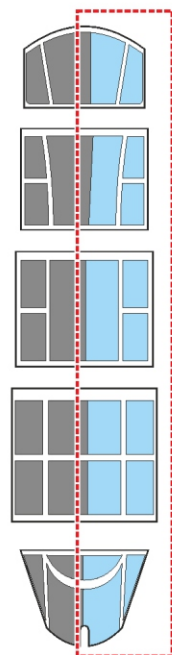

SBD-1 TFace

EX 711

for kit **ACADEMY**

scale **1/48**

OUTSIDE

15

18

110

111

19

114

13

OUTSIDE

11

113

INSIDE

INSIDE