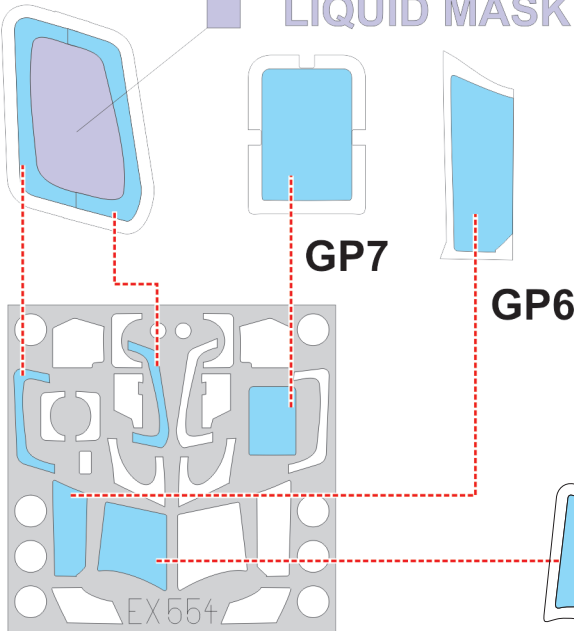

# Super Seasprite 1/48

The die-cut mask for accurate canopy frame painting of the  
*Kitty Hawk* scale 1/48 KIT

GP10 LIQUID MASK

2.)

GP4 LIQUID MASK

3.)

LIQUID MASK GP3