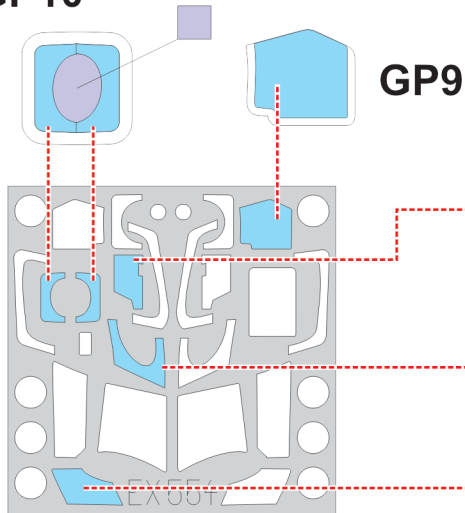

eduard  
MASK

EX 554

# Super Seasprite 1/48

The die-cut mask for accurate canopy frame painting of the  
*Kitty Hawk* scale 1/48 KIT

GP10 LIQUID MASK

2.)

GP4 LIQUID MASK

3.)

LIQUID MASK GP3