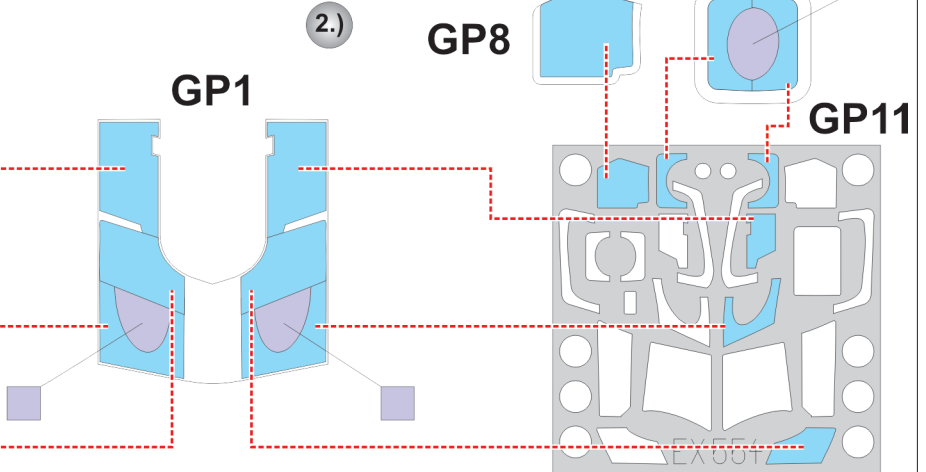

# Super Seasprite 1/48

The die-cut mask for accurate canopy frame painting of the  
*Kitty Hawk* scale 1/48 KIT

GP10 LIQUID MASK

2.)

GP4 LIQUID MASK

3.)

LIQUID MASK GP3