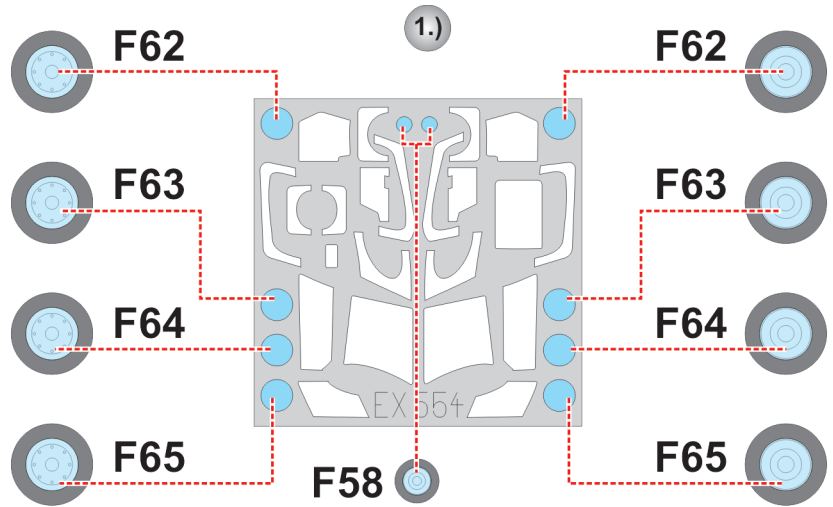

eduard  
MASK

EX 554

# Super Seasprite 1/48

The die-cut mask for accurate canopy frame painting of the  
*Kitty Hawk* scale 1/48 KIT

GP10 LIQUID MASK

2.)

GP4 LIQUID MASK

3.)

LIQUID MASK GP3