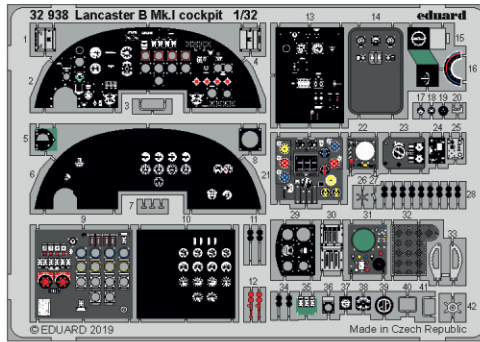

K5 K4
(L29 L30)

4 sets

Related products: 32 939 Lancaster B Mk.I seatbelts STEEL 1/32

Related products: 32 938 Lancaster B Mk.I cockpit 1/32

Related products: 32 429 Lancaster B Mk.I bomb bay 1/32

Related products: 32 428 Lancaster B Mk.I landing flaps 1/32