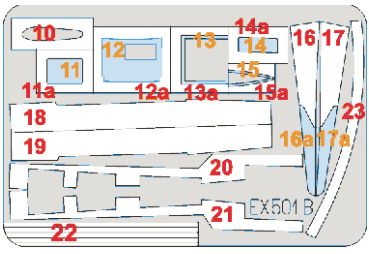

eduard
MASK

F-104 Surface panels 1/48

The die-cut mask for accurate surface panel painting of the
Hasegawa 1/48 KIT

EX 501