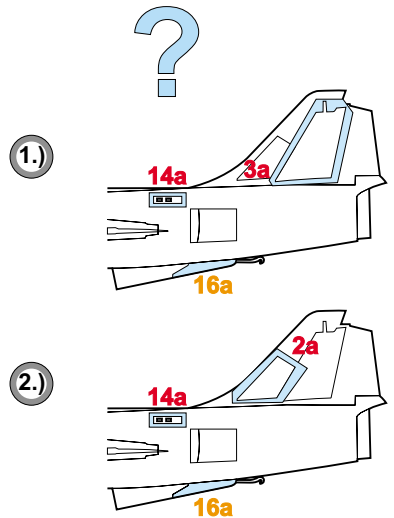

eduard
MASK

F-104 Surface panels 1/48

The die-cut mask for accurate surface panel painting of the
Hasegawa 1/48 KIT

EX 501