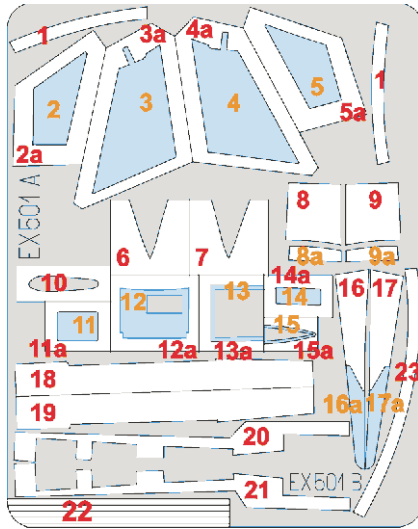

eduard
MASK

F-104 Surface panels 1/48

The die-cut mask for accurate surface panel painting of the
Hasegawa 1/48 KIT

EX 501