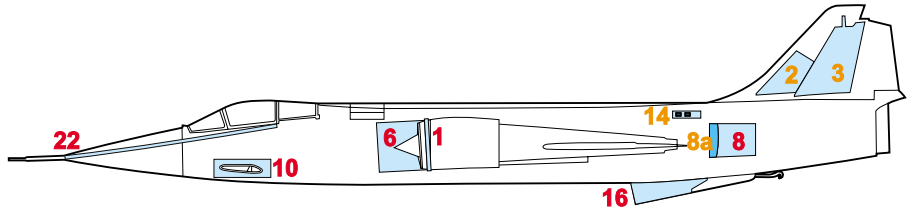

eduard
MASK

F-104 Surface panels 1/48

The die-cut mask for accurate surface panel painting of the
Hasegawa 1/48 KIT

EX 501