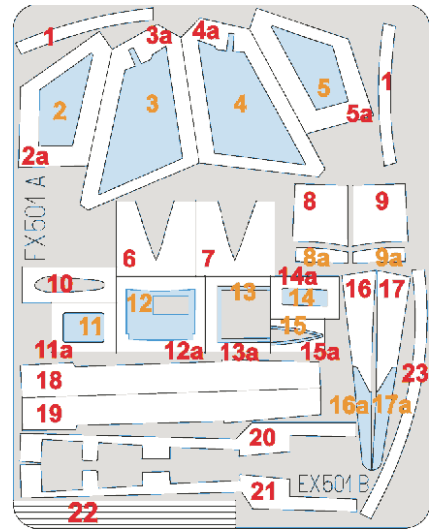

REFERENCES: - Squadron / Signal Publ. #1135 - F 104 Starfighter
- Replic #56 / avril 1996
- Replic #100 / décembre 1999
- Replic #110 / octobre 2000

- Model Art / janvier 1992
- Model Fan #9 / septembre
- Zlinek #2 - F-104 Starfighter
- Koku Fan 1973 / No.37