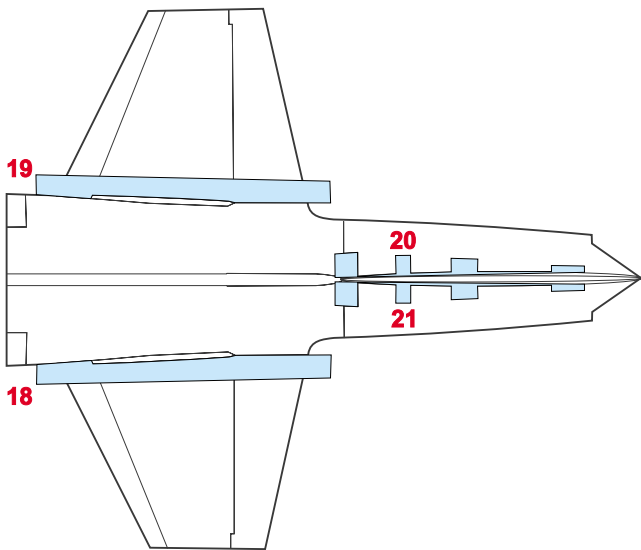

REFERENCES: - Squadron / Signal Publ. #1135 - F 104 Starfighter
- Replic #56 / avril 1996
- Replic #100 / décembre 1999
- Replic #110 / octobre 2000

- Model Art / janvier 1992
- Model Fan #9 / septembre
- Zlinek #2 - F-104 Starfighter
- Koku Fan 1973 / No.37