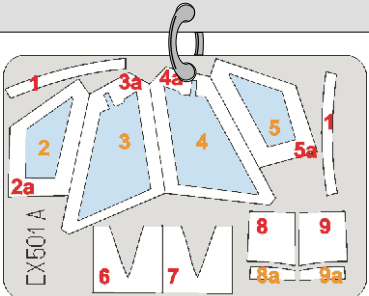

eduard
MASK

F-104 Surface panels 1/48

The die-cut mask for accurate surface panel painting of the
Hasegawa 1/48 KIT

EX 501