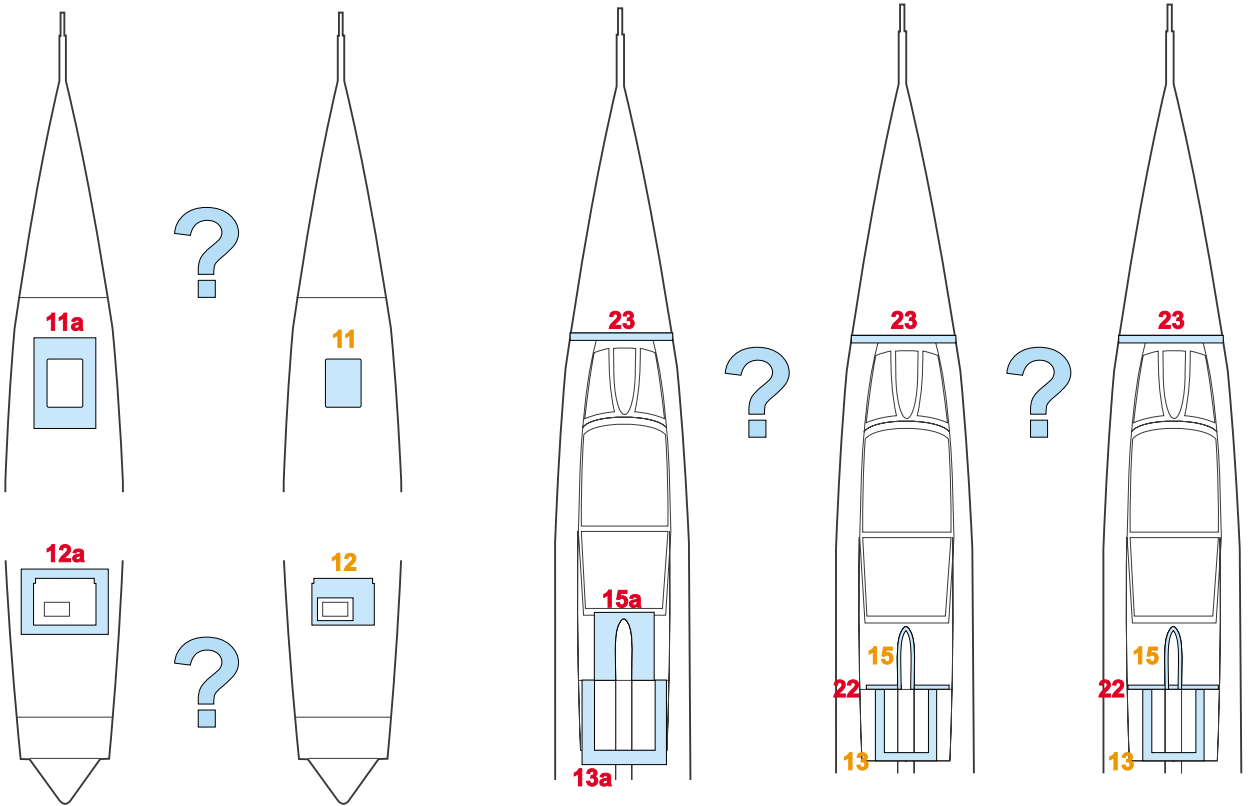

REFERENCES: - Squadron / Signal Publ. #1135 - F 104 Starfighter
- Replic #56 / avril 1996
- Replic #100 / décembre 1999
- Replic #110 / octobre 2000

- Model Art / janvier 1992
- Model Fan #9 / septembre
- Zlinek #2 - F-104 Starfighter
- Koku Fan 1973 / No.37