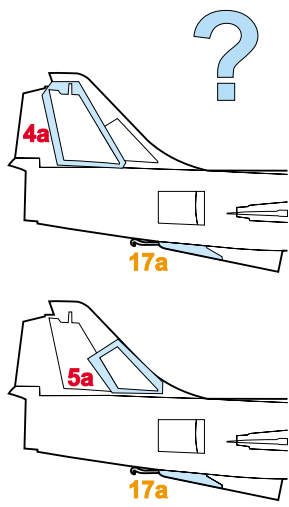

eduard
MASK

F-104 Surface panels 1/48

The die-cut mask for accurate surface panel painting of the
Hasegawa 1/48 KIT

EX 501