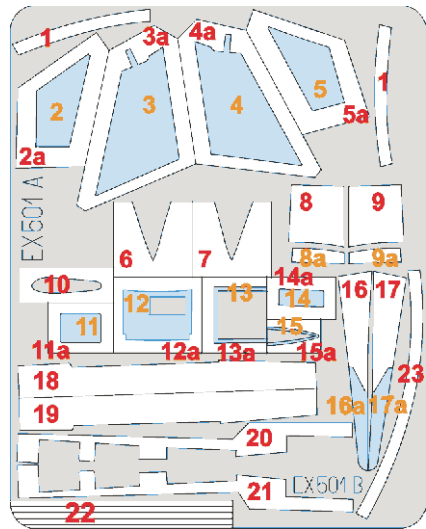

eduard
MASK

F-104 Surface panels 1/48

The die-cut mask for accurate surface panel painting of the
Hasegawa 1/48 KIT

EX 501