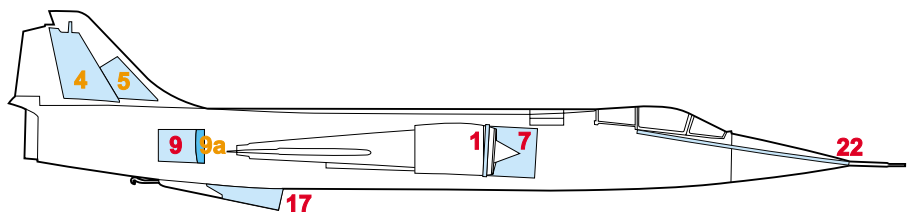

eduard
MASK

F-104 Surface panels 1/48

The die-cut mask for accurate surface panel painting of the
Hasegawa 1/48 KIT

EX 501