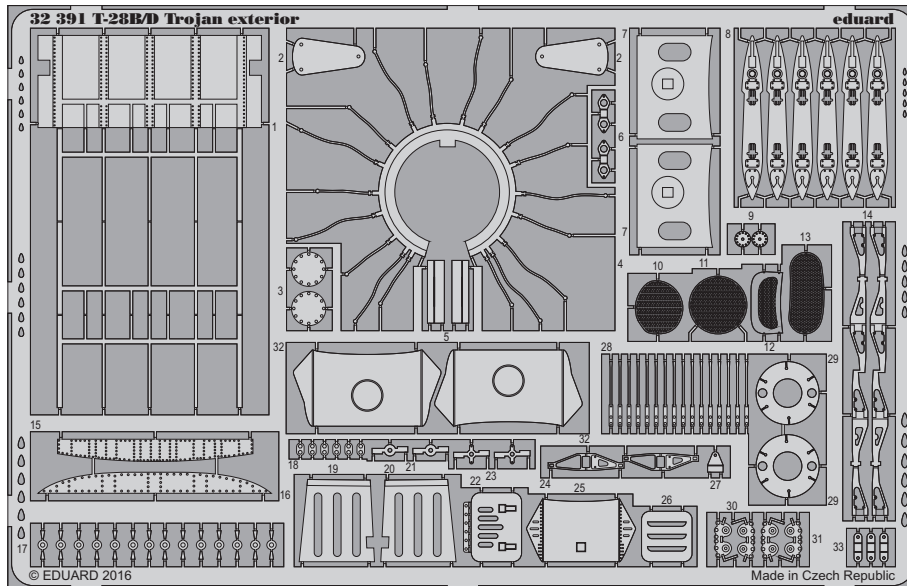

## front instrument panel

B34, B57

## rear instrument panel

B33, B56

**Related products: 32 390 T-28B/D Trojan undercarriage**

**Related products: 32 391 T-28B/D Trojan exterior**

**Related products: 32 877 T-28B/D Trojan seatbelts**