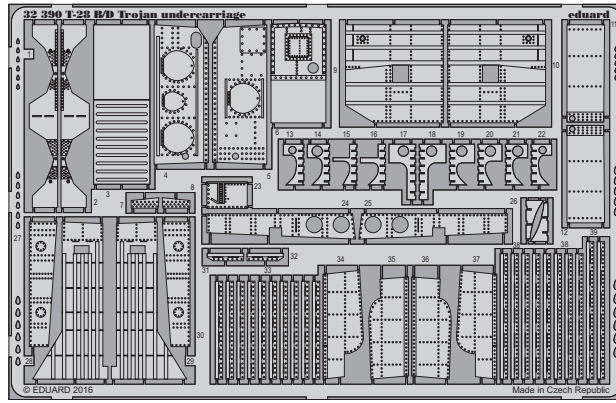

## front instrument panel

B34, B57

## rear instrument panel

B33, B56

**Related products: 32 390 T-28B/D Trojan undercarriage**

**Related products: 32 391 T-28B/D Trojan exterior**

**Related products: 32 877 T-28B/D Trojan seatbelts**