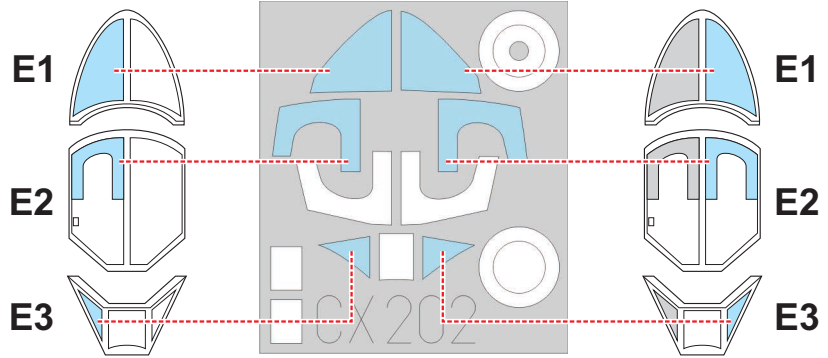

eduard
MASK

CX 202

Me 262A Schwalbe

The die-cut mask for accurate canopy frame painting of the Academy
scale 1/72 KIT

1.)

2.)

3.)

INTERIOR COLOR
BARVA INTERIÉRU