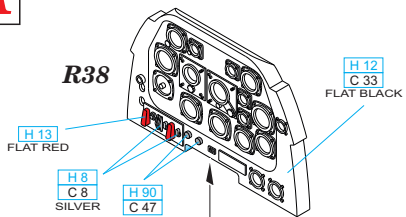

- REMOVE ODSTRANIT
- BEND OHNOUT
- SYMMETRICAL ASSEMBLY SYMETRICKA MONTAZ
- GRIND OBROUSIT
- OPTION VOLBA
- SCRIBE THE PANEL AND HOLES RYTI
- DRILL HOLE VRTAT OTVOR
- REPLACE NAHRADIT
- REVERSE SIDE OTOCIT

A

?