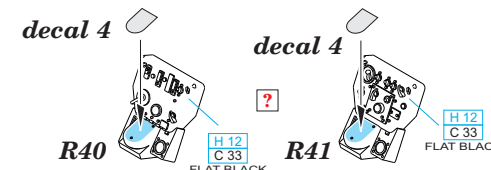

- REMOVE ODSTRANIT
- BEND OHNOUT
- SYMMETRICAL ASSEMBLY SYMETRICKA MONTAZ
- GRIND OBROUSIT
- OPTION VOLBA
- SCRIBE THE PANEL AND HOLES RYTI
- DRILL HOLE VRTAT OTVOR
- REPLACE NAHRADIT
- REVERSE SIDE OTOCIT

A

?

B

1

2

3