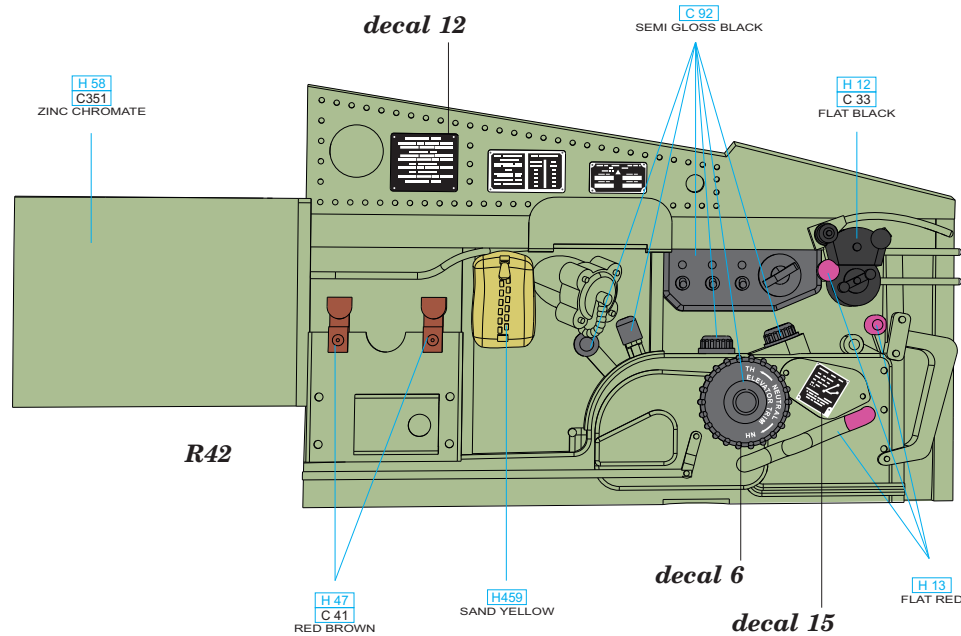

R42

8

H 58
C 351
ZINC CHROMATE

decal 12

C 92
SEMI GLOSS BLACK

H 12
C 33
FLAT BLACK

R42

H 47
C 41
RED BROWN

H 459
SAND YELLOW

decal 6

decal 15

H 13
FLAT RED