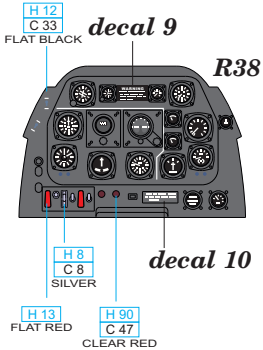

- REMOVE ODSTRANIT
- BEND OHNOUT
- SYMMETRICAL ASSEMBLY SYMETRICKA MONTAZ
- GRIND OBROUSIT
- OPTION VOLBA
- SCRIBE THE PANEL AND HOLES RYTI
- DRILL HOLE VRTAT OTVOR
- REPLACE NAHRADIT
- REVERSE SIDE OTOCIT

A

?