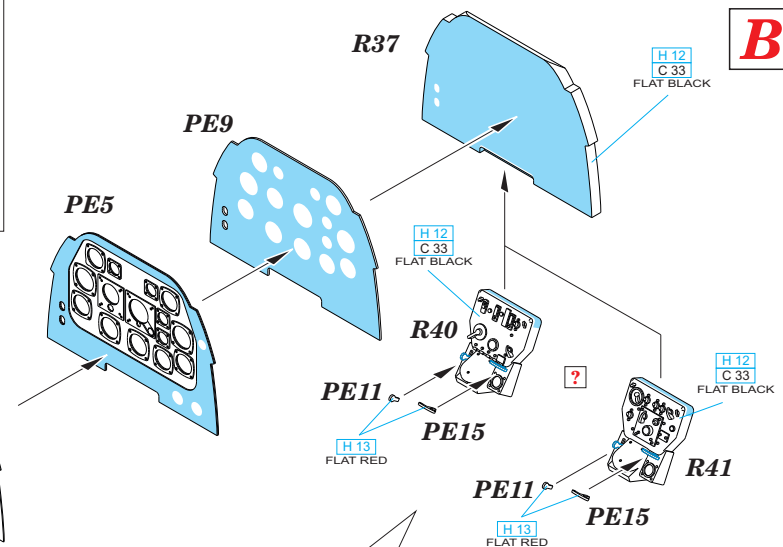

- REMOVE ODSTRANIT
- BEND OHNOUT
- SYMMETRICAL ASSEMBLY SYMETRICKA MONTAZ
- GRIND OBROUSIT
- OPTION VOLBA
- SCRIBE THE PANEL AND HOLES RYTI
- DRILL HOLE VRTAT OTVOR
- REPLACE NAHRADIT
- REVERSE SIDE OTOCIT

A

?

B

1

2

3