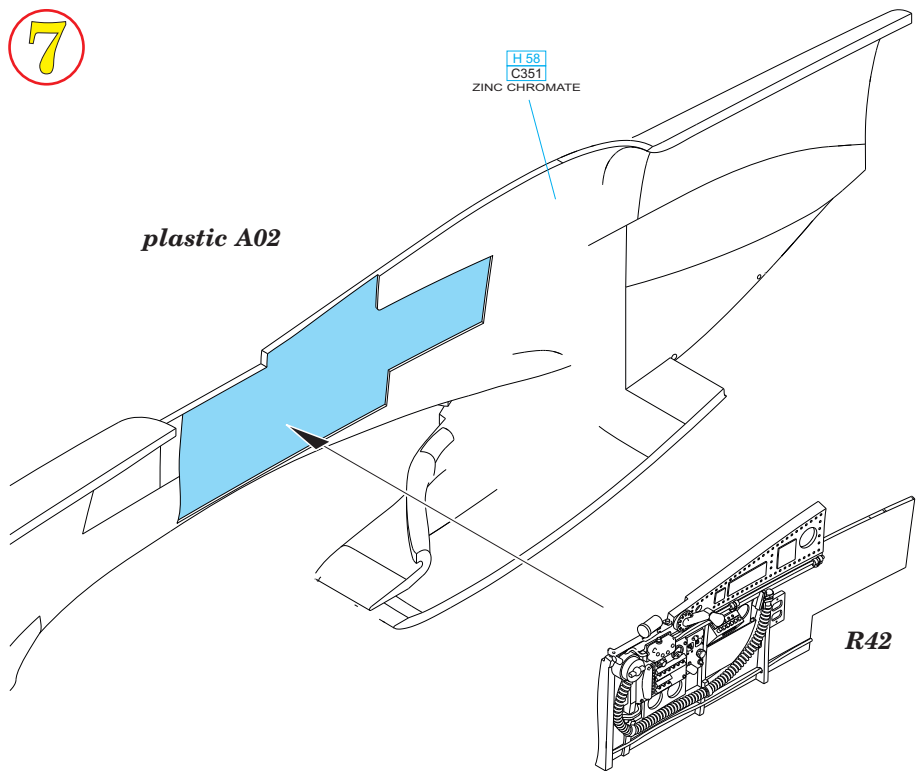

7

H 58
C 351
ZINC CHROMATE

plastic A02