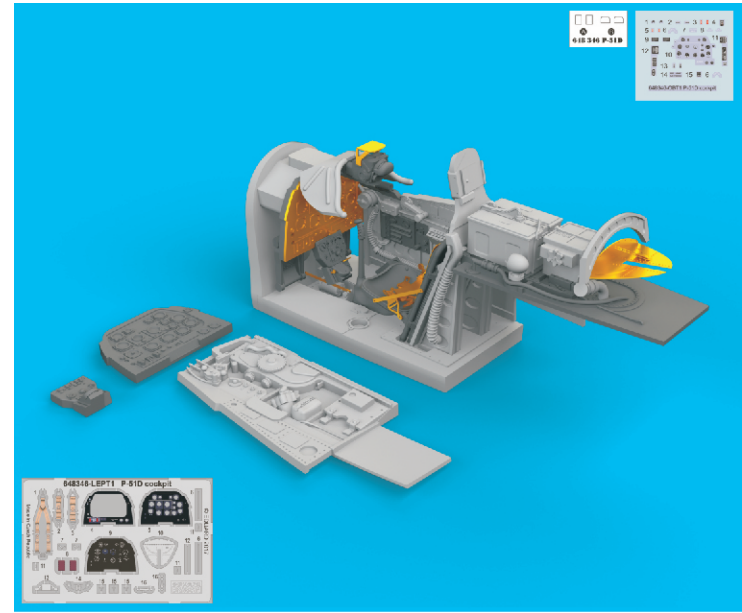

eduard
435 21 Obrnice 170
Czech Republic
www.eduard.com

www.eduard.com

648 346 P-51D cockpit

for Airfix kit - pro stavebnici Airfix

1/48

eduard

BEST ~~BRASS~~ RESIN AROUND!

- REMOVE ODSTRANIT
- BEND OHNOUT
- SYMMETRICAL ASSEMBLY SYMETRICKA MONTAZ
- GRIND OBROUSIT
- OPTION VOLBA
- SCRIBE THE PANEL AND HOLES RYTI
- DRILL HOLE VRTAT OTVOR
- REPLACE NAHRADIT
- REVERSE SIDE OTOCIT