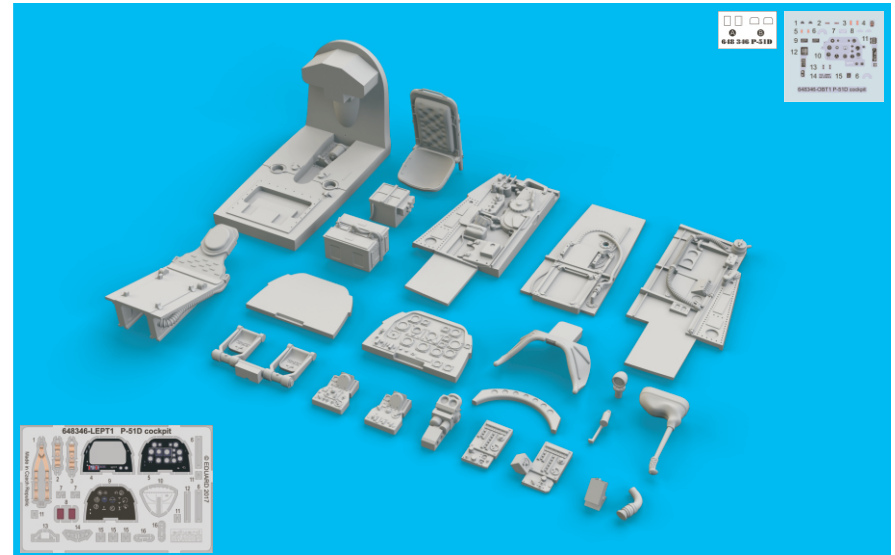

eduard
435 21 Obrnice 170
Czech Republic
www.eduard.com

www.eduard.com

648 346 P-51D cockpit

for Airfix kit - pro stavebnici Airfix

1/48

eduard

BEST ~~BRASS~~ RESIN AROUND!

- REMOVE ODSTRANIT
- BEND OHNOUT
- SYMMETRICAL ASSEMBLY SYMETRICKA MONTAZ
- GRIND OBROUSIT
- OPTION VOLBA
- SCRIBE THE PANEL AND HOLES RYTI
- DRILL HOLE VRTAT OTVOR
- REPLACE NAHRADIT
- REVERSE SIDE OTOCIT