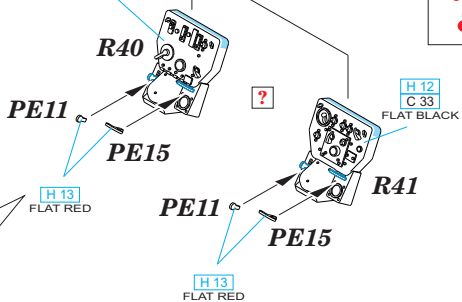

- REMOVE ODSTRANIT
- BEND OHNOUT
- SYMMETRICAL ASSEMBLY SYMETRICKA MONTAZ
- GRIND OBROUSIT
- OPTION VOLBA
- SCRIBE THE PANEL AND HOLES RYTI
- DRILL HOLE VRTAT OTVOR
- REPLACE NAHRADIT
- REVERSE SIDE OTOCIT

A

?