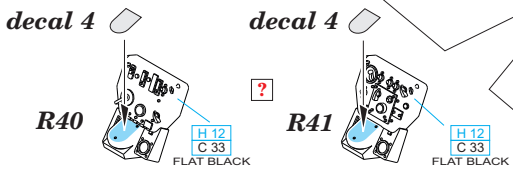

- REMOVE ODSTRANIT
- BEND OHNOUT
- SYMMETRICAL ASSEMBLY SYMETRICKA MONTAZ
- GRIND OBROUSIT
- OPTION VOLBA
- SCRIBE THE PANEL AND HOLES RYTI
- DRILL HOLE VRTAT OTVOR
- REPLACE NAHRADIT
- REVERSE SIDE OTOCIT

A

?

B

1

2

3