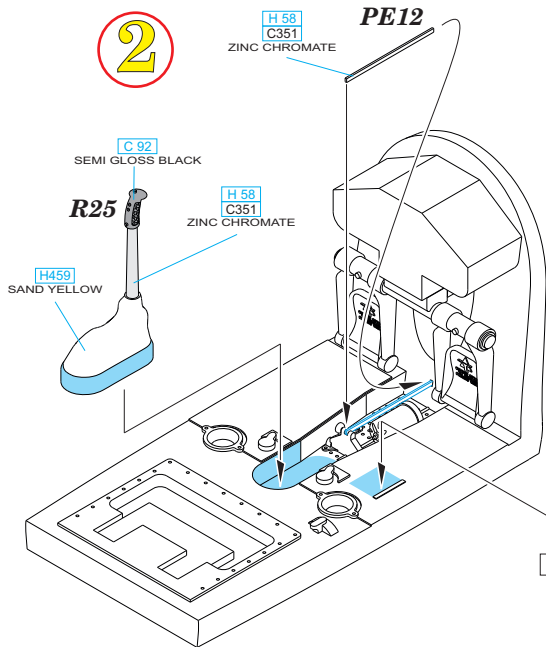

- REMOVE ODSTRANIT
- BEND OHNOUT
- SYMMETRICAL ASSEMBLY SYMETRICKA MONTAZ
- GRIND OBROUSIT
- OPTION VOLBA
- SCRIBE THE PANEL AND HOLES RYTI
- DRILL HOLE VRTAT OTVOR
- REPLACE NAHRADIT
- REVERSE SIDE OTOCIT

A

?

B

1

2

3