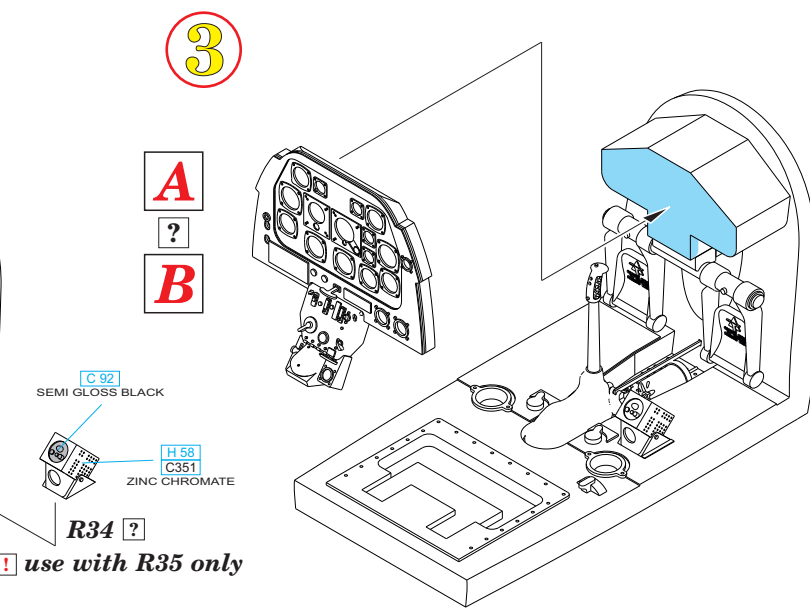

- REMOVE ODSTRANIT
- BEND OHNOUT
- SYMMETRICAL ASSEMBLY SYMETRICKA MONTAZ
- GRIND OBROUSIT
- OPTION VOLBA
- SCRIBE THE PANEL AND HOLES RYTI
- DRILL HOLE VRTAT OTVOR
- REPLACE NAHRADIT
- REVERSE SIDE OTOCIT

A

?

B

1

2

3