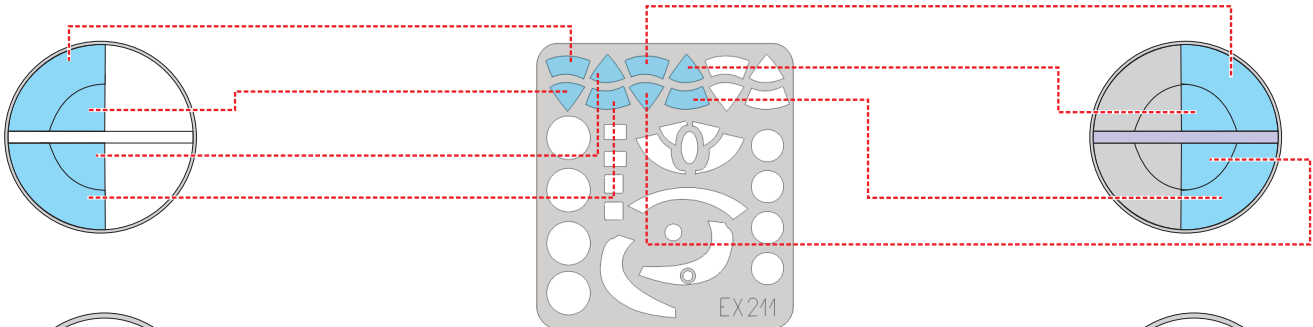

eduard
MASK

Canberra 1/48

The die-cut mask for accurate canopy frame painting of the
Classic Airframes scale 1/48 KIT

EX 211

LIQUID MASK ■