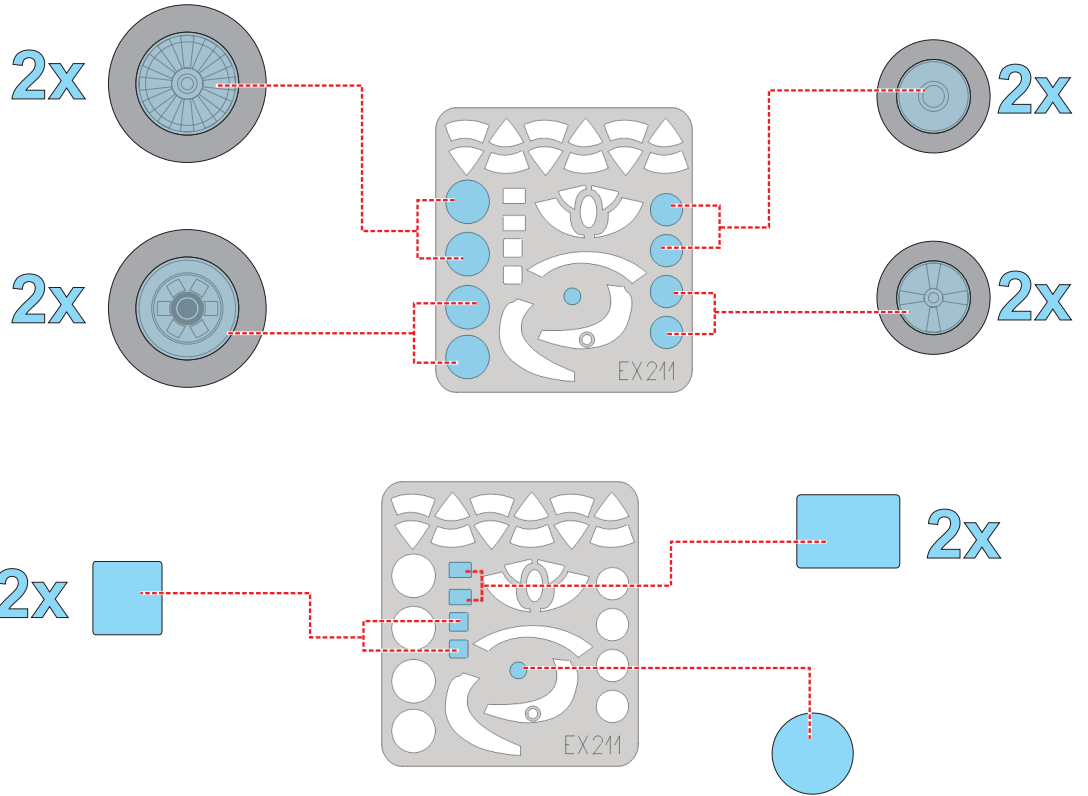

eduard
MASK

Canberra 1/48

The die-cut mask for accurate canopy frame painting of the
Classic Airframes scale 1/48 KIT

EX 211

LIQUID MASK ■