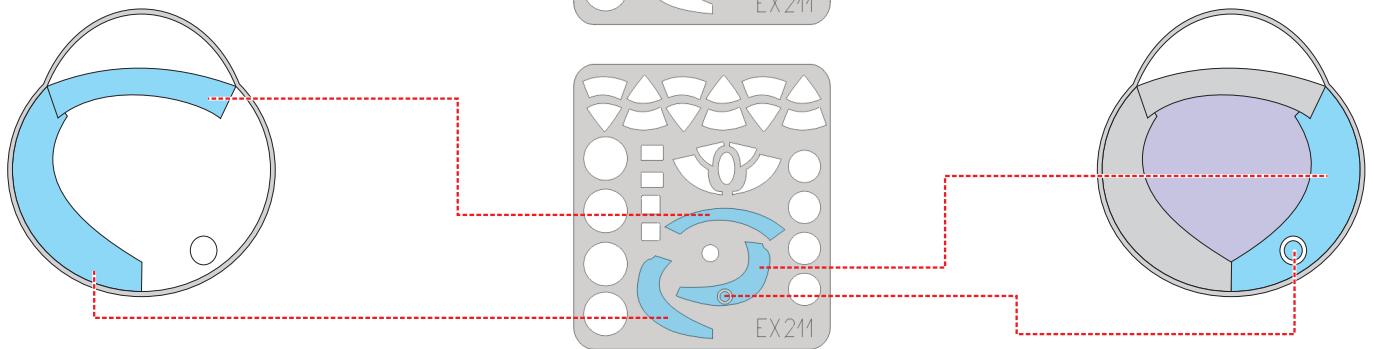

eduard
MASK

Canberra 1/48

The die-cut mask for accurate canopy frame painting of the
Classic Airframes scale 1/48 KIT

EX 211

LIQUID MASK ■