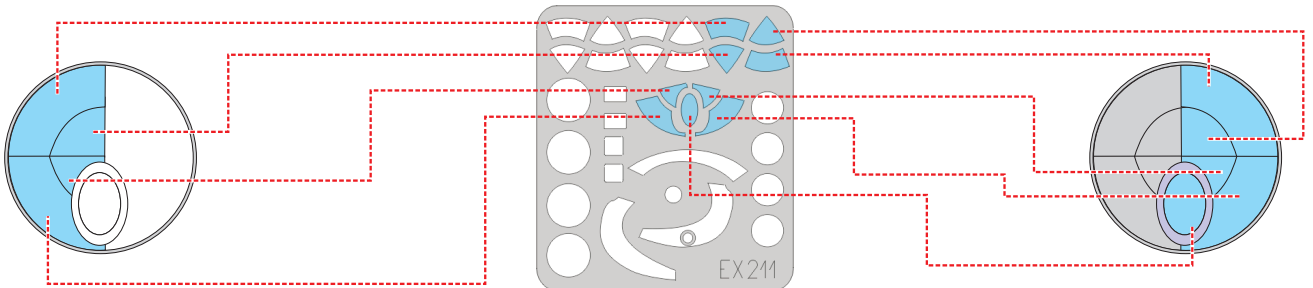

eduard
MASK

Canberra 1/48

The die-cut mask for accurate canopy frame painting of the
Classic Airframes scale 1/48 KIT

EX 211

LIQUID MASK ■