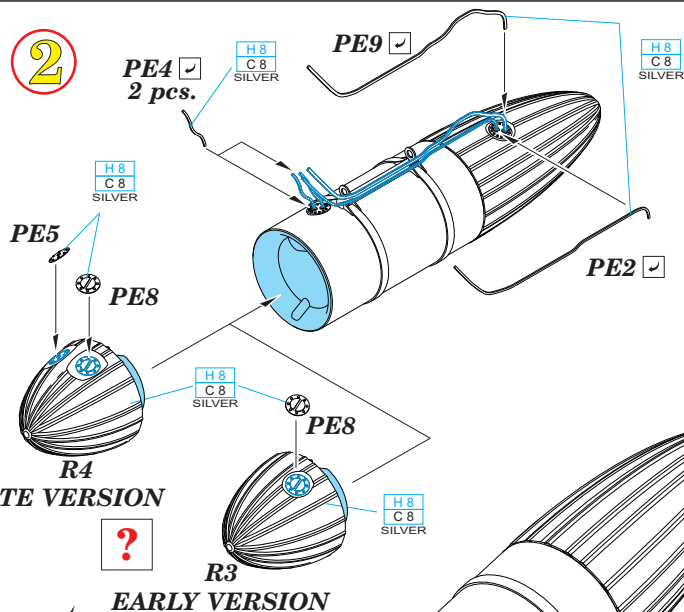

435 21 Obrnice 170
Czech Republic

www.eduard.com

648 350 P-51D 108gal paper tanks 1/48

for Airfix kit - pro stavebnici Airfix

P-51D 108gal paper tanks

BEST BRASS RESIN AROUND!

-  REMOVE
ODSTRANIT
-  BEND
OHNOUT
-  GRIND
OBROUSIT
-  OPTION
VOLBA
-  DRILL HOLE
VRTAT OTVOR
-  REPLACE
NAHRADIT
-  SYMMETRICAL ASSEMBLY
SYMETRICKÁ MONTÁŽ
-  SCRIBE THE PANEL AND HOLES
RYTI
-  REVERSE SIDE
OTOČIT

 = 

plastic D4  D3

2

3

**CORRECT POSITION
OF PE2, PE4, PE9**