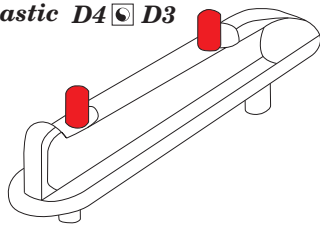

435 21 Obrnice 170
Czech Republic

www.eduard.com

648 350 P-51D 108gal paper tanks 1/48

for Airfix kit - pro stavebnici Airfix

P-51D 108gal paper tanks

BEST BRASS RESIN AROUND!

-  REMOVE
ODSTRANIT
-  BEND
OHNOUT
-  GRIND
OBROUSIT
-  OPTION
VOLBA
-  DRILL HOLE
VRTAT OTVOR
-  REPLACE
NAHRADIT
-  SYMMETRICAL ASSEMBLY
SYMETRICKÁ MONTÁŽ
-  SCRIBE THE PANEL AND HOLES
RYTI
-  REVERSE SIDE
OTOČIT

 = 

plastic D4  D3

2

3

**CORRECT POSITION
OF PE2, PE4, PE9**